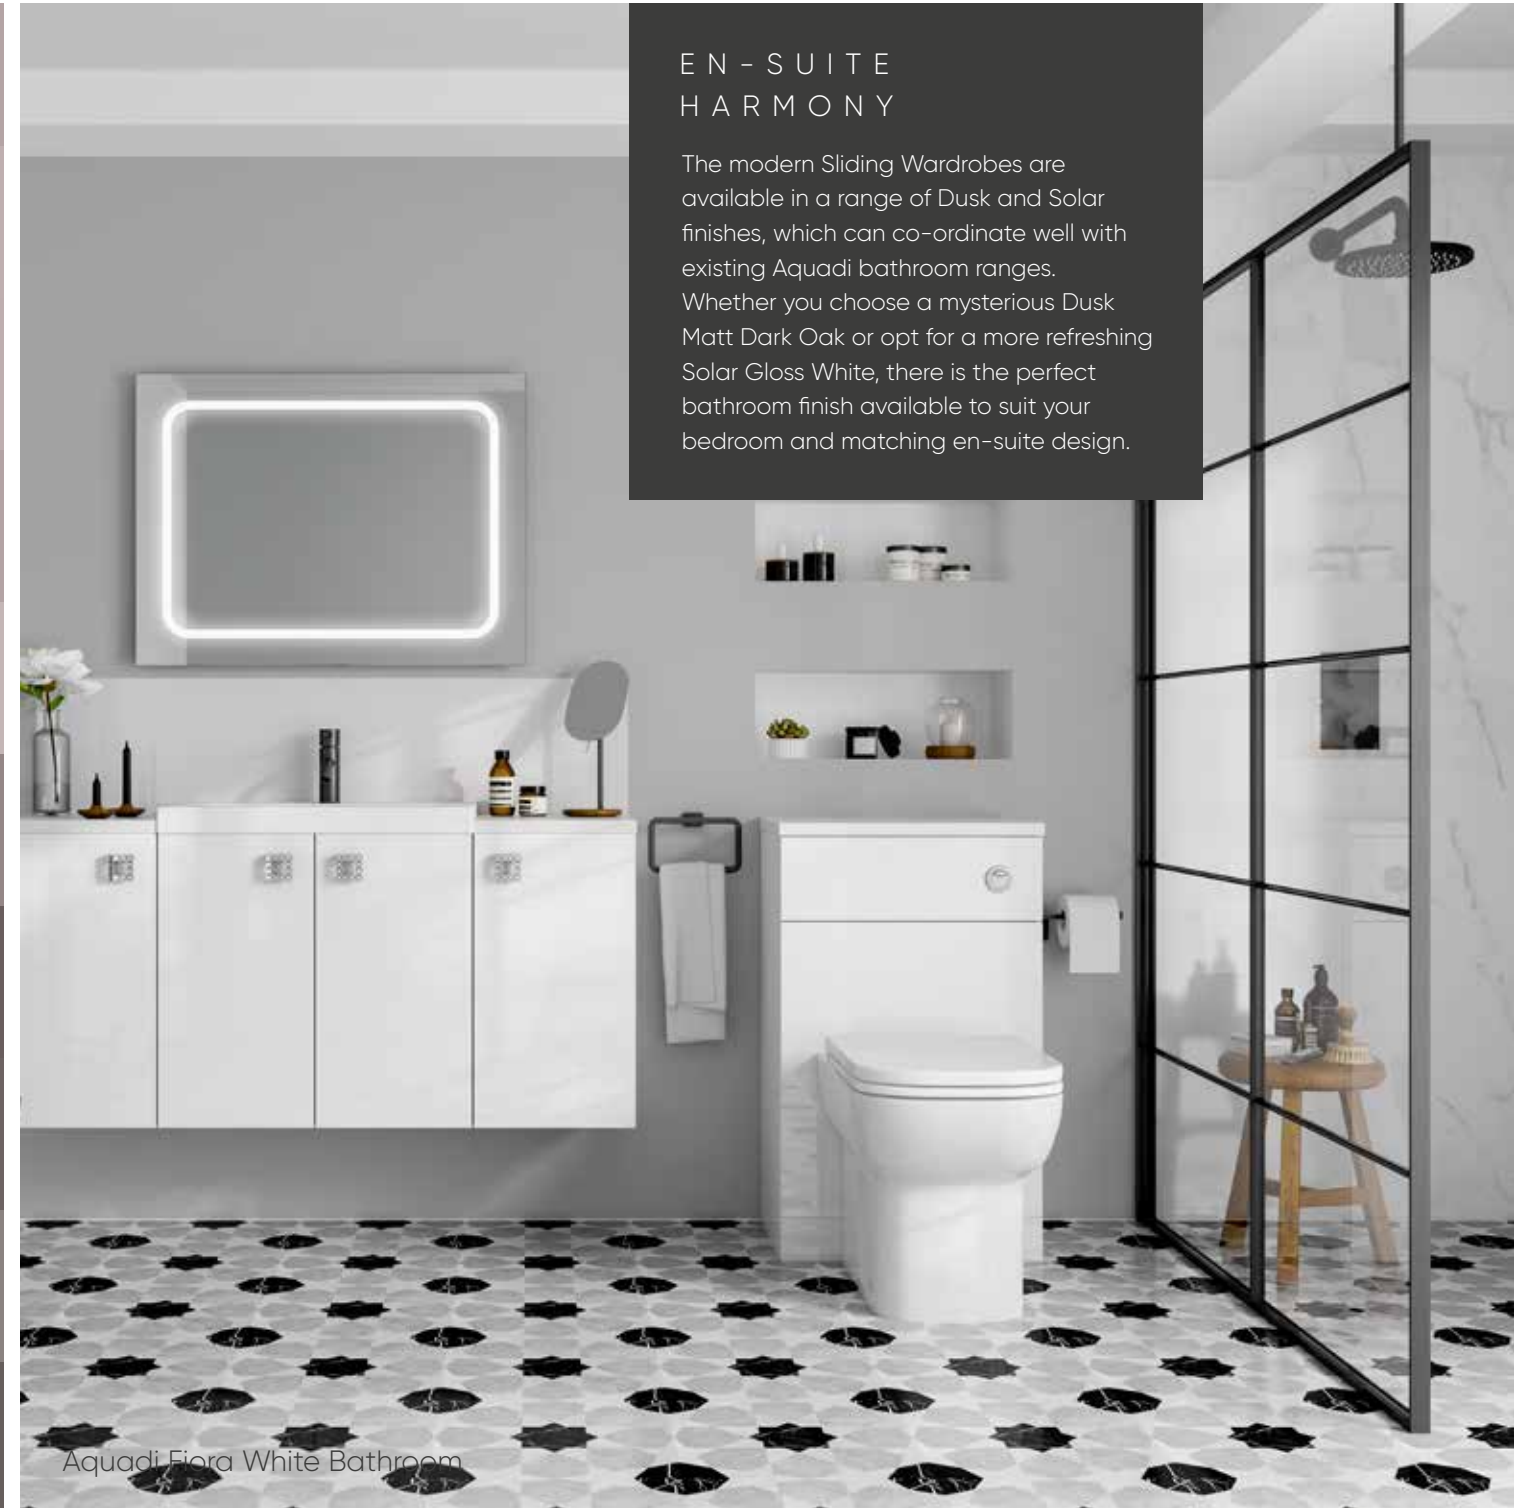

**EN-SUITE
HARMONY**
The modern Sliding Wardrobes are available in a range of Dusk and Solar finishes, which can co-ordinate well with existing Aquadi bathroom ranges. Whether you choose a mysterious Dusk Matt Dark Oak or opt for a more refreshing Solar Gloss White, there is the perfect bathroom finish available to suit your bedroom and matching en-suite design.

Aquadi Fiara White Bathroom