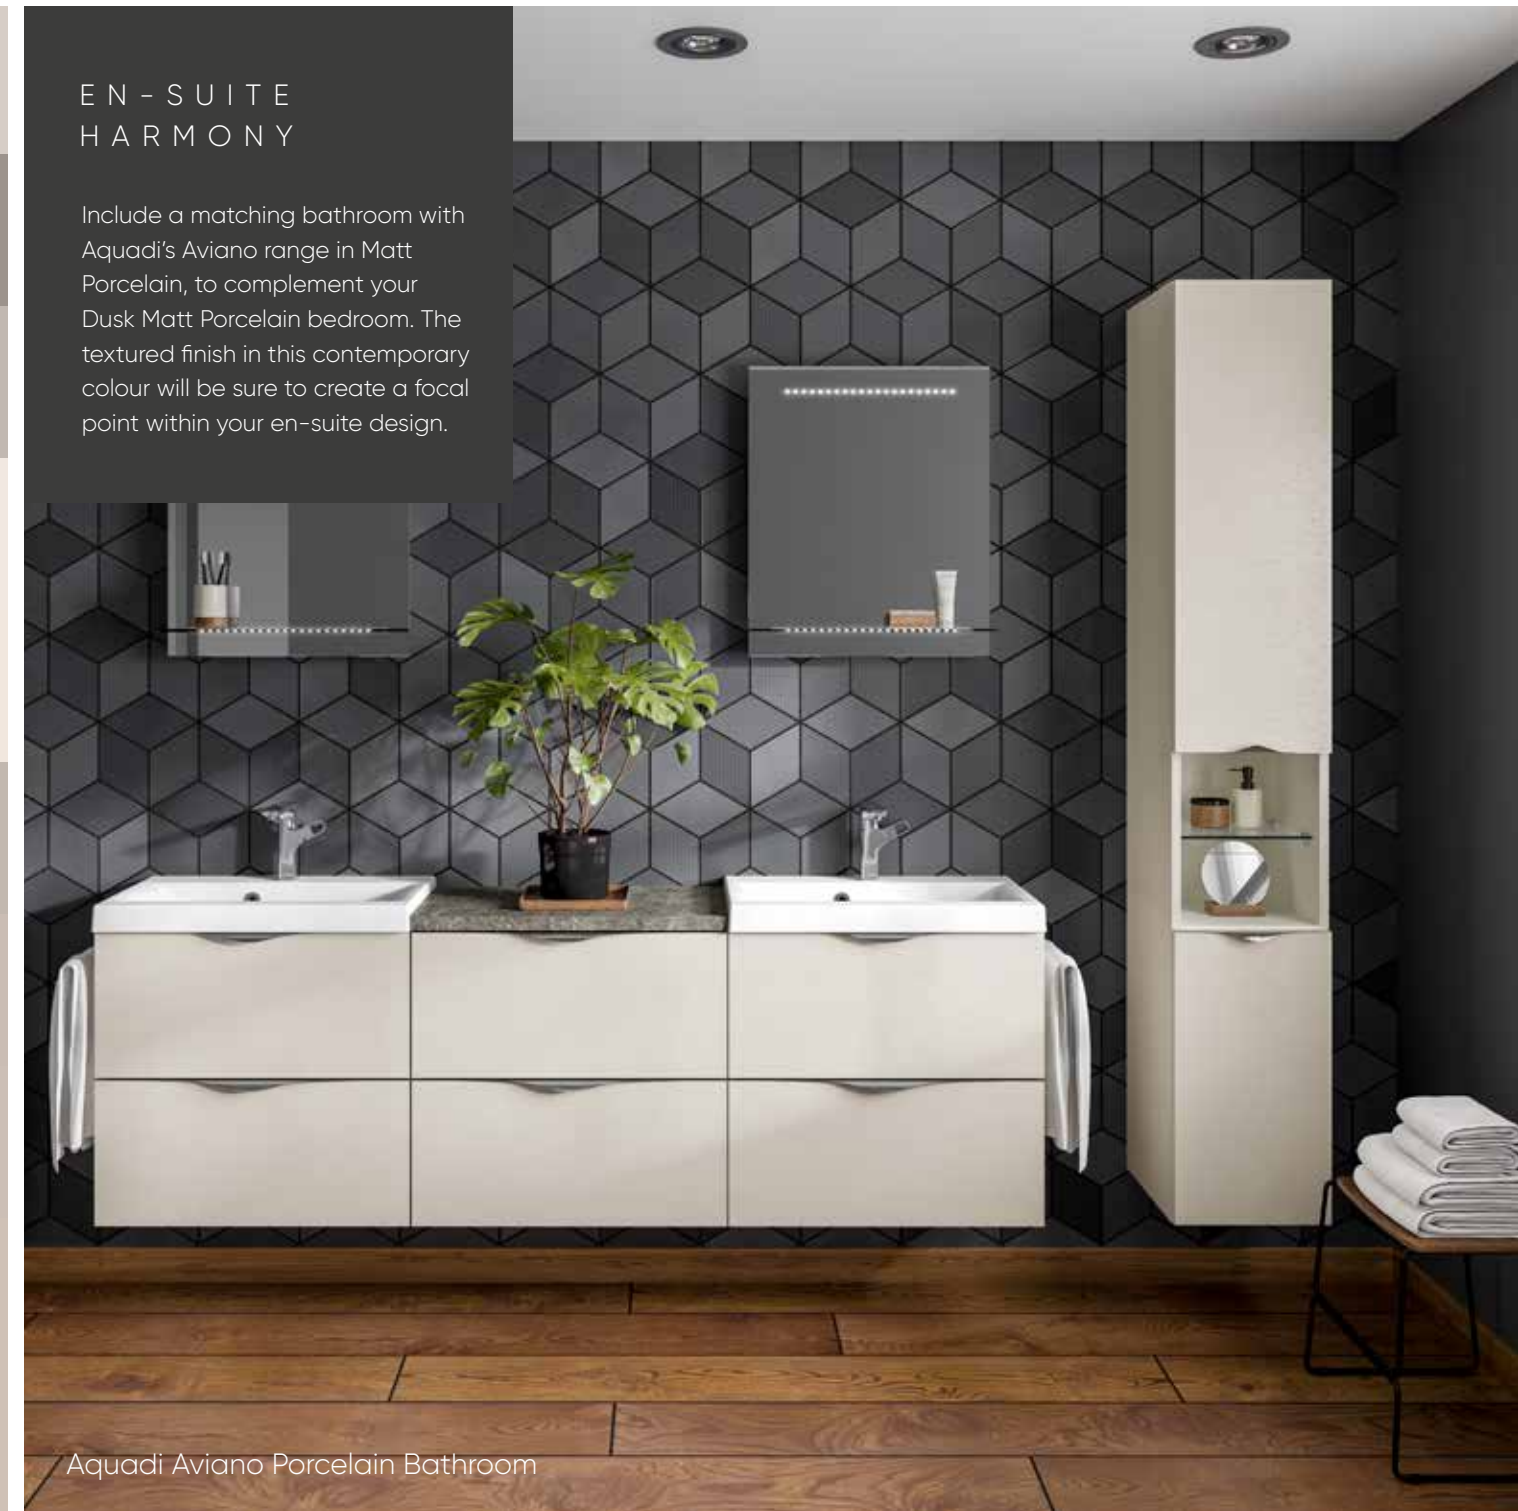

EN-SUITE
HARMONY

Include a matching bathroom with Aquadi's Aviano range in Matt Porcelain, to complement your Dusk Matt Porcelain bedroom. The textured finish in this contemporary colour will be sure to create a focal point within your en-suite design.

Aquadi Aviano Porcelain Bathroom