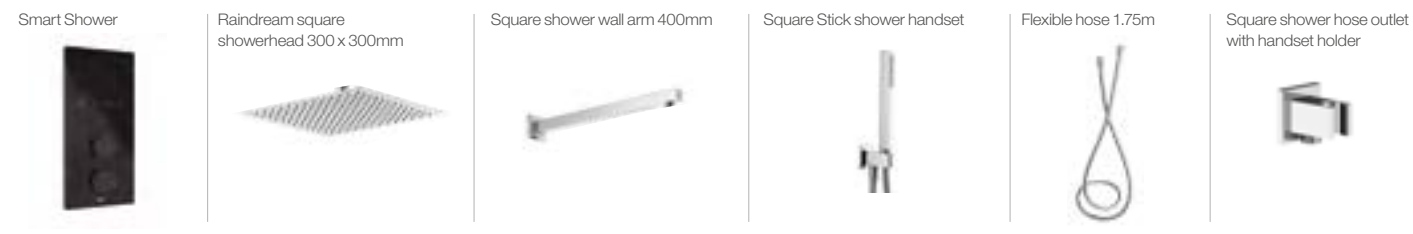

Smart Shower Pack - 2 outlets square design

5D114AC00 £2838.21

Pack includes: