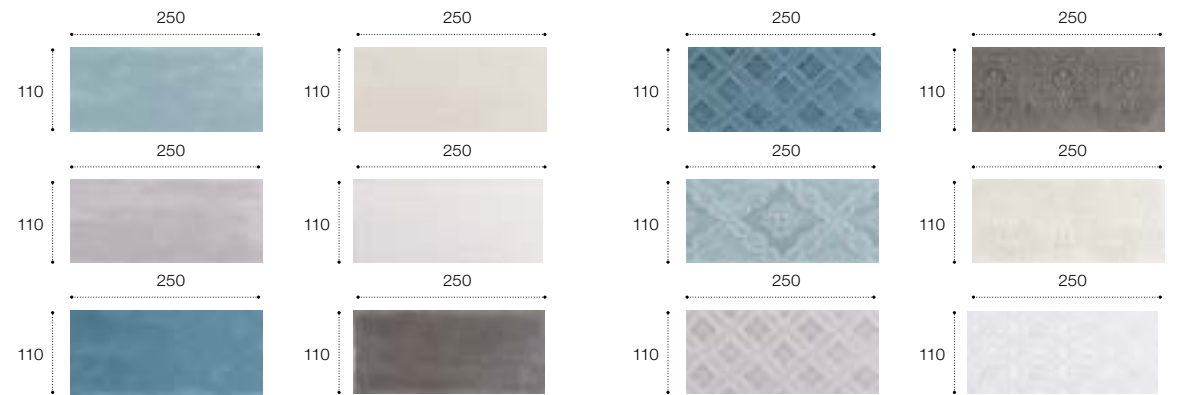

Colours

Nouveau MC

Maiolica

7.3 mm

Colours

Blue Steel Aqua Biscuit Tender Gray White Taupe

Suite Limestone

600