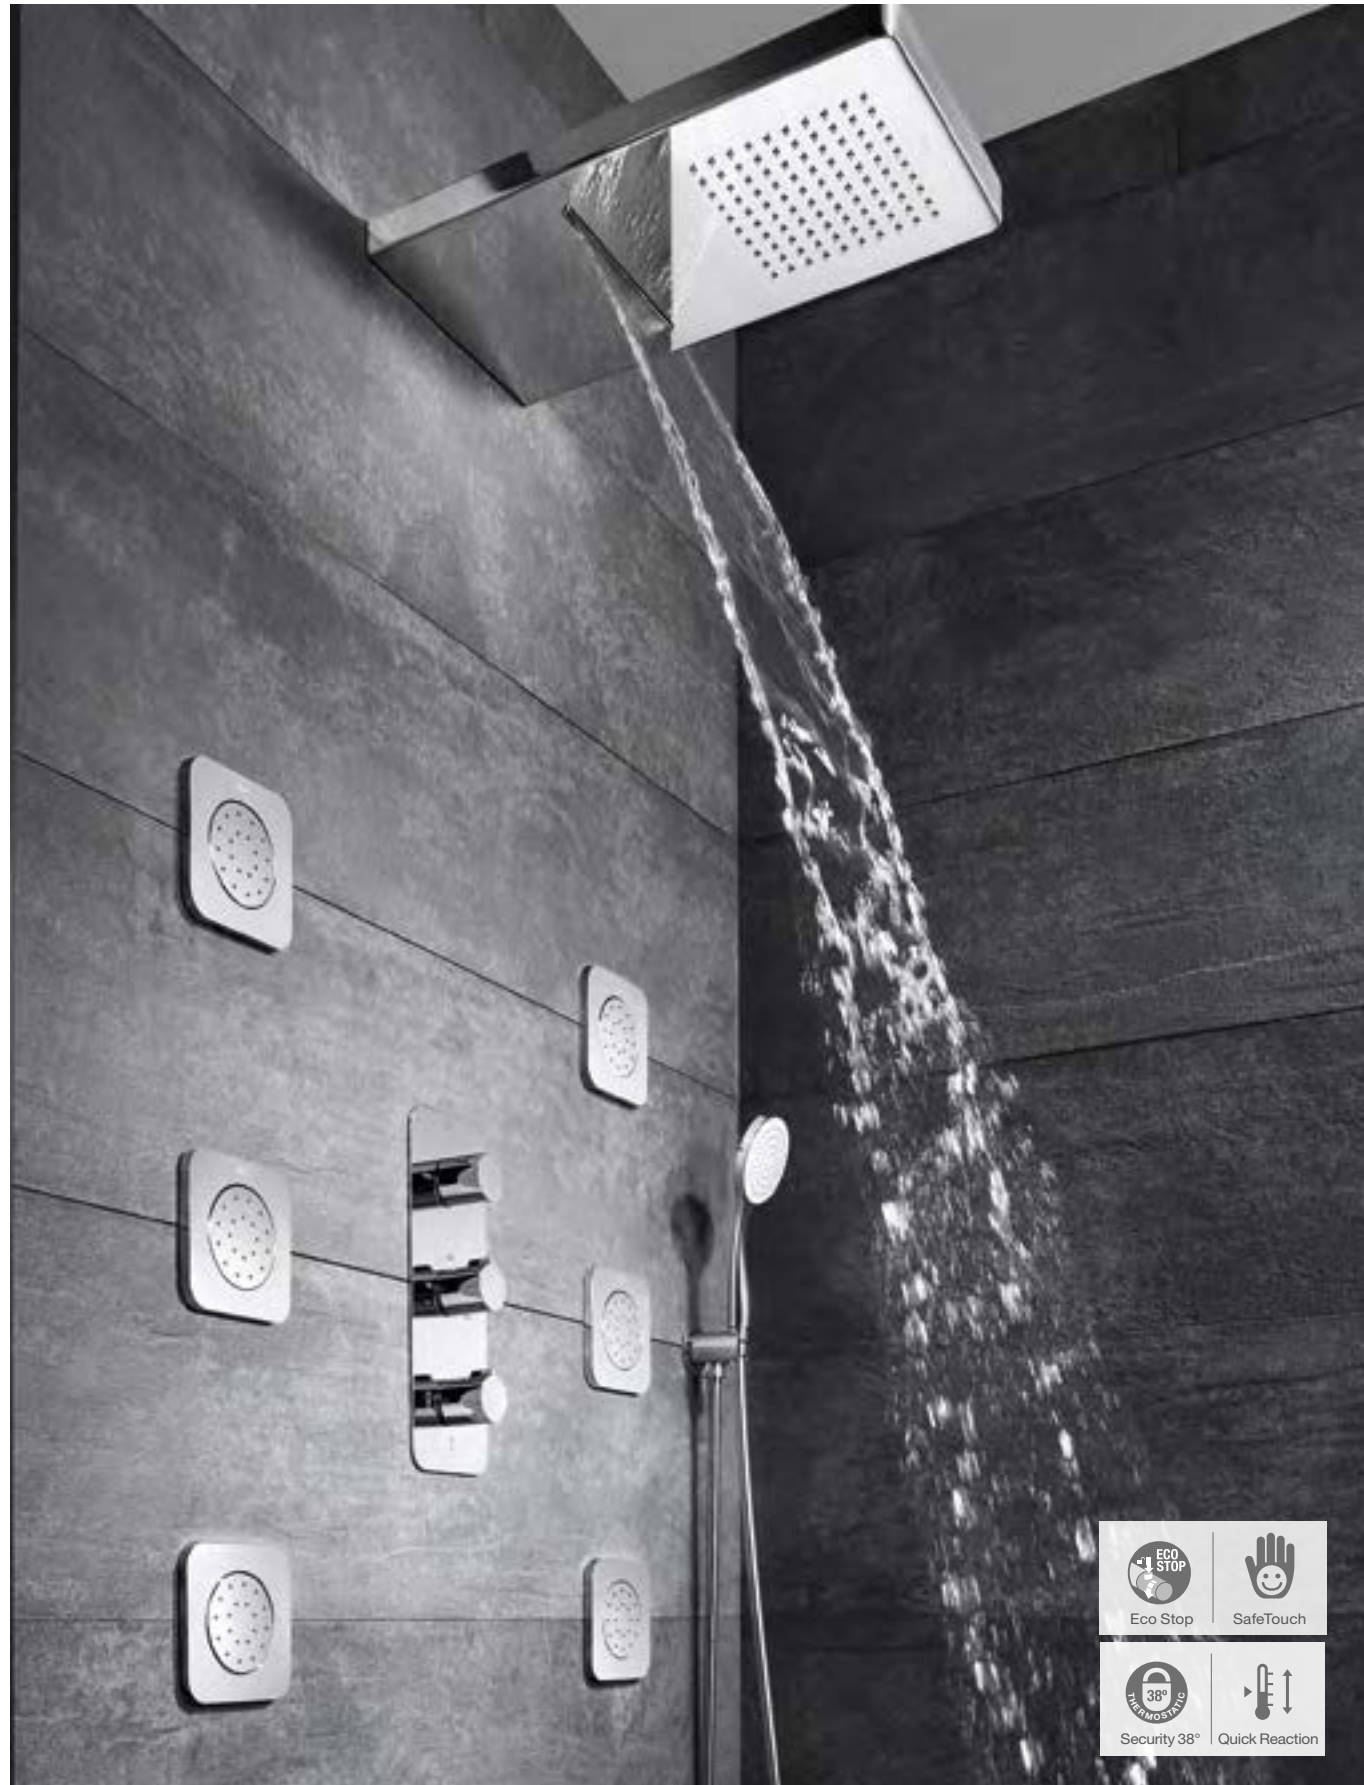

Puzzle-T

Built-in thermostatic mixer	Built-in thermostatic mixer	Built-in thermostatic mixer	Built-in thermostatic mixer
5A2805C00 3 way mixer with handset and integrated fixed bracket £973.16	5A2778C00 3 way mixer £1099.18	5A2878C00 4 way mixer £1190.19	5A2978C00 5 way mixer £1225.20
Body jet	Ceiling mounted shower head	Wall-mounted shower head	Wall-mounted shower head
5B3778C00 With pivot function £161.03	5B9378C00 Shower head £1190.19	5A9878C00 With rain shower £784.13	5A9978C00 With rain shower and cascade function £994.16
Shower handset	Smooth shower hose	Hose outlet	
5B9105BC0 1 function: rain £43.27	D50010024 1.5m £27.80	5B5250C00 With handset holder £42.01