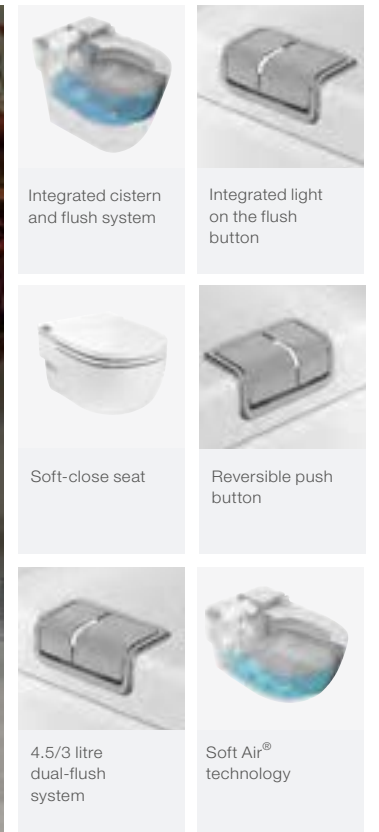

In-Tank Meridian

The unique In-Tank Meridian WC is a revolutionary bathroom fitting concept which incorporates the tank in its interior. It is the first WC to offer wall-hung and back-to-wall options which do not require a concealed cistern, facilitating ease of installation and creating an ideal solution for small spaces. Water enters the tank and then air is introduced by a revolutionary blower which has been developed in collaboration with Fluidmaster. This innovative blower pushes the water through the toilet rim to flush the WC. Works on mains pressure only. Requires electrics. For pre-installation instructions please visit our website.