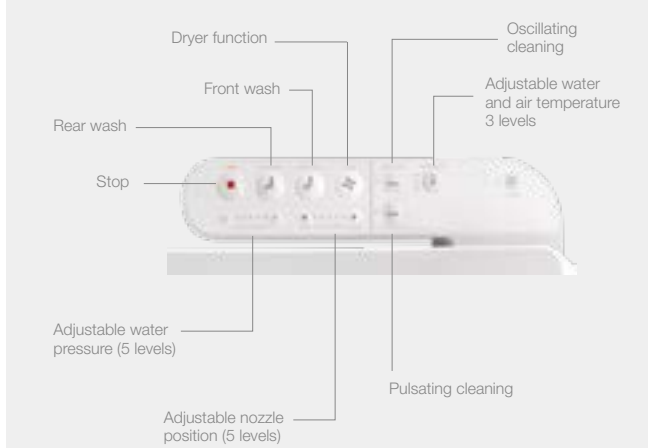

Multiclean® Advance

Side control