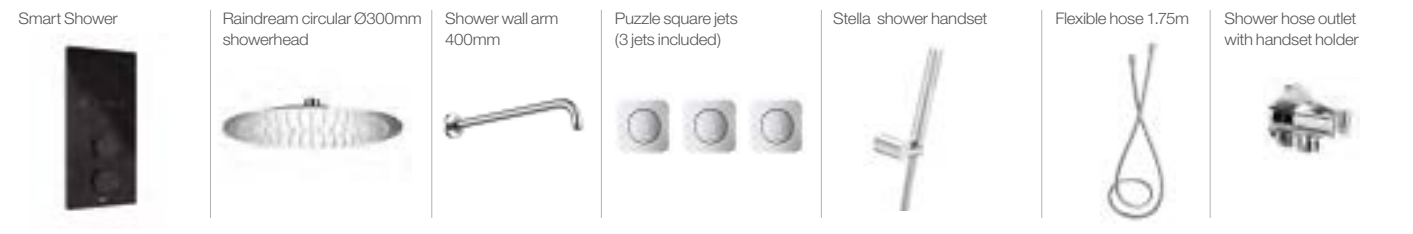

Smart Shower Pack - 3 outlets square design

5D124AC00 £3719.65

Pack includes:

Smart Shower Pack - 3 outlets round design

5D144AC00 £3234.42

Pack includes:

Smart Shower Pack - 2 outlets Titanium Black

5D154AC00 £2882.60