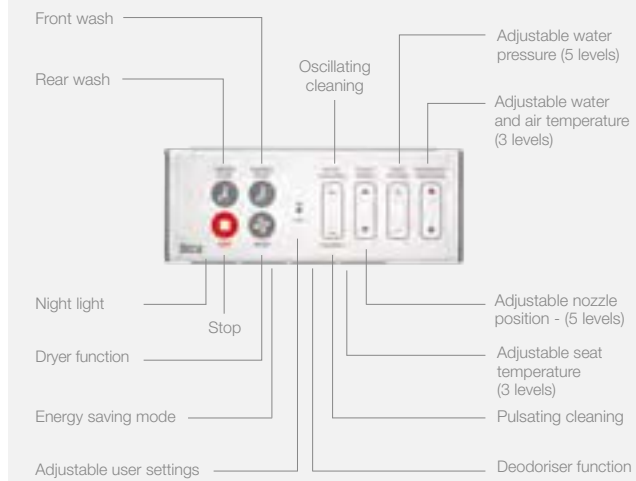

Multiclean® Premium

Remote control