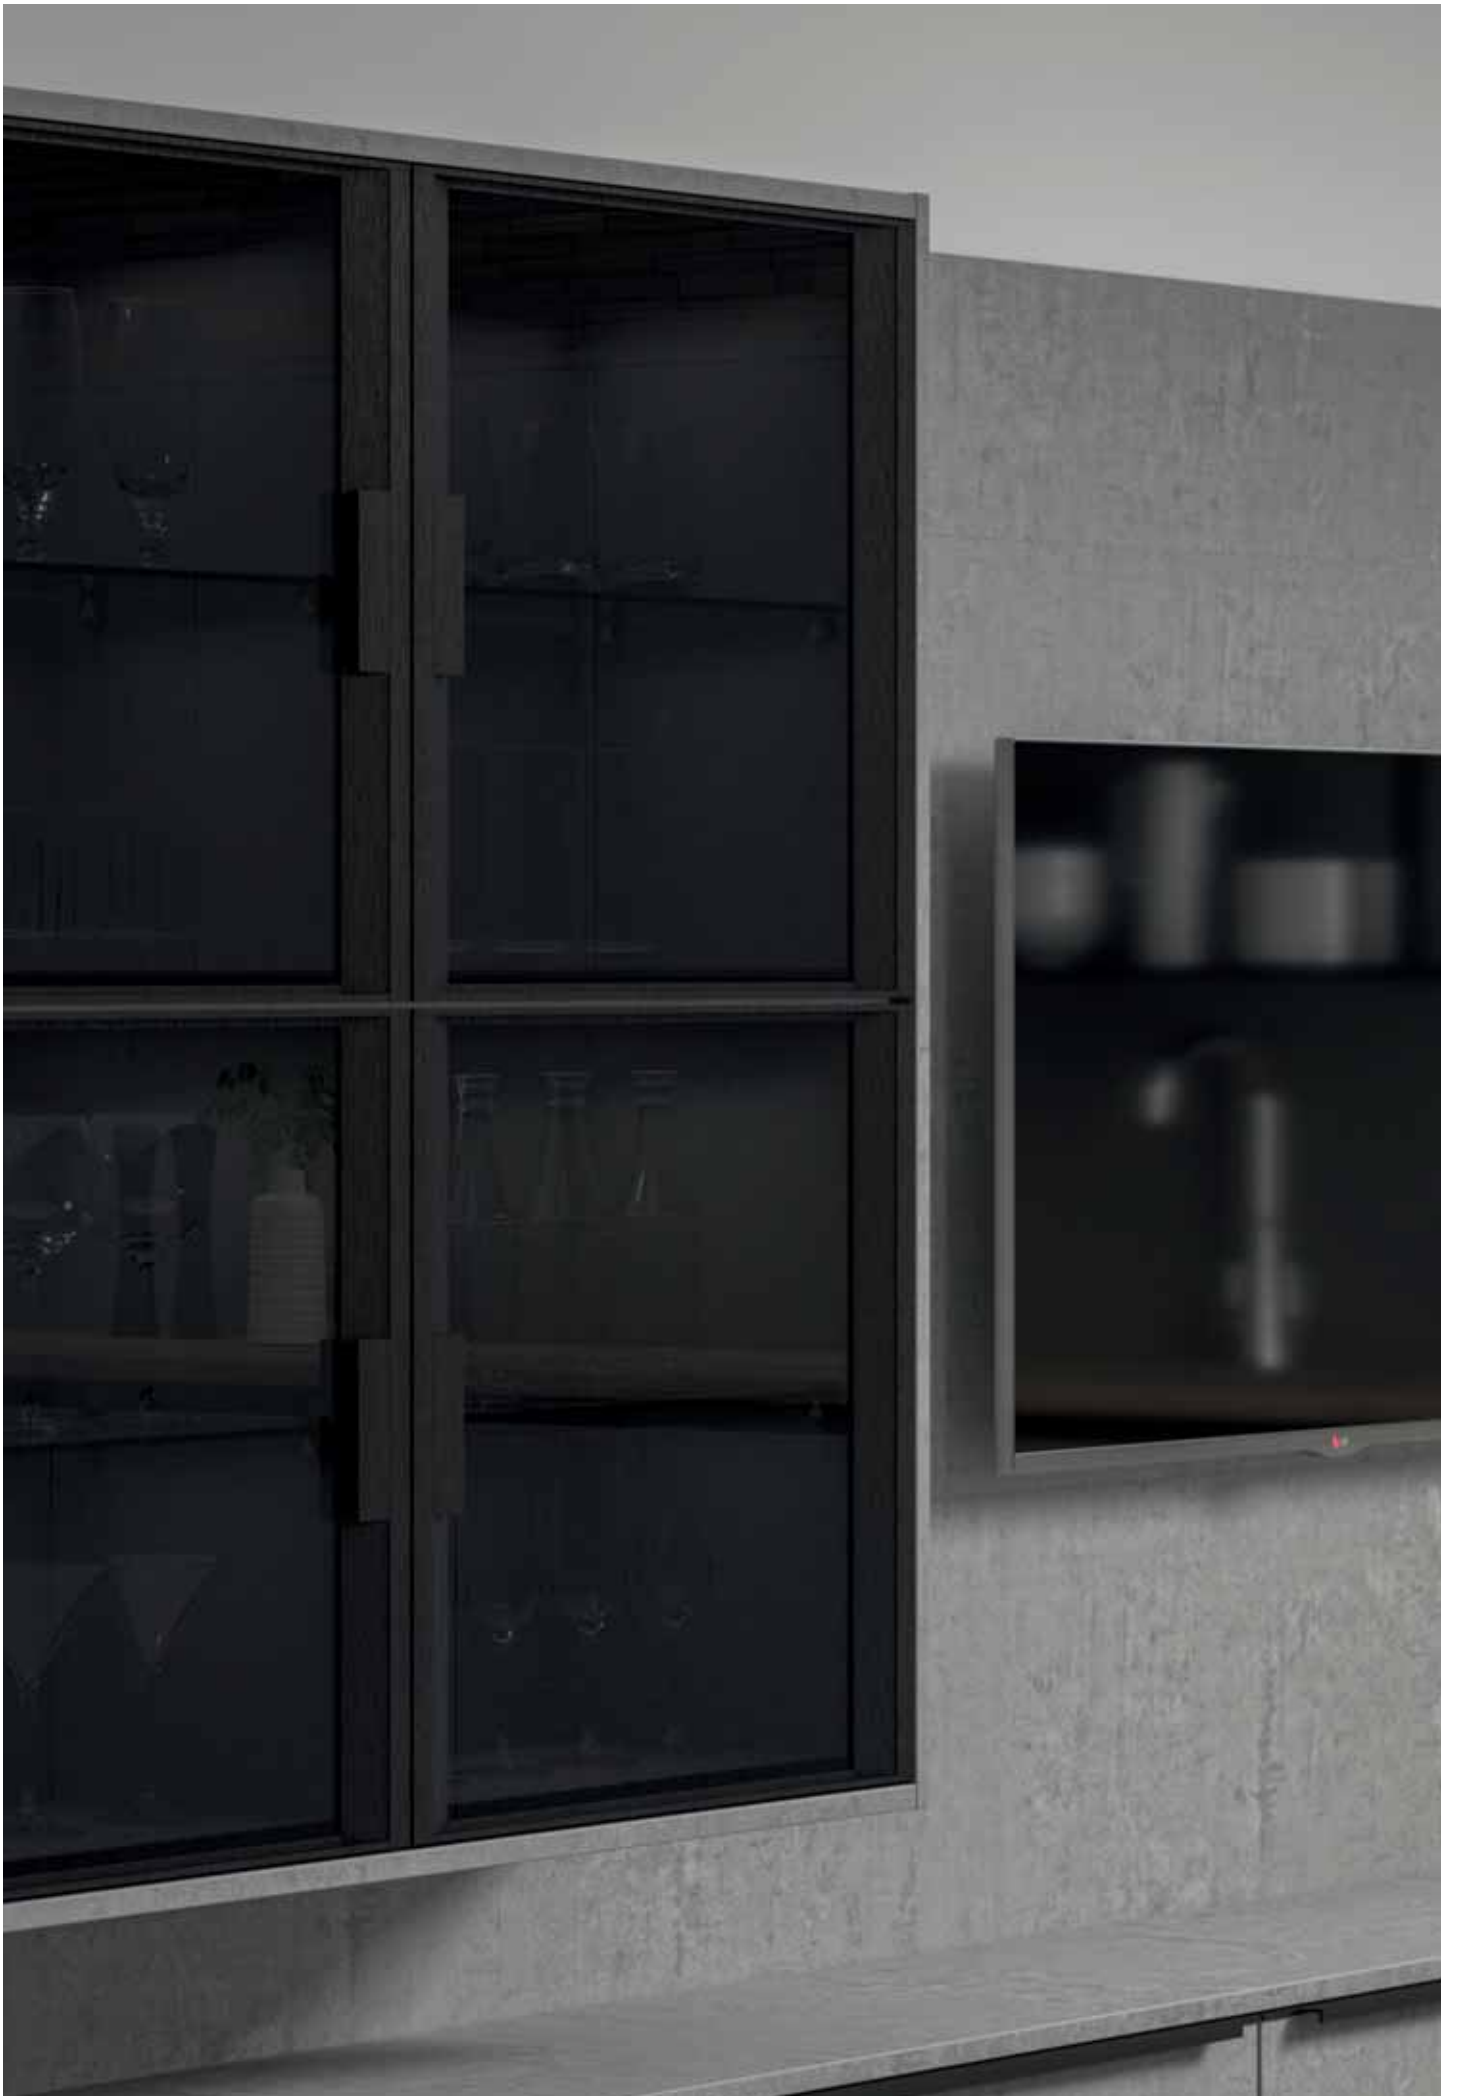

RATIONAL
FUNCTIONAL
& BEAUTIFUL

CLEAN LINES & SUBTLE TONES

The contrasting colours of *Matt Concrete* with the *Solid Timber* work surface create a masterpiece of design. The kitchen is finished with a *Black Linear* trim, black metal plinth and a co-ordinating *Concrete* laminate work surface.