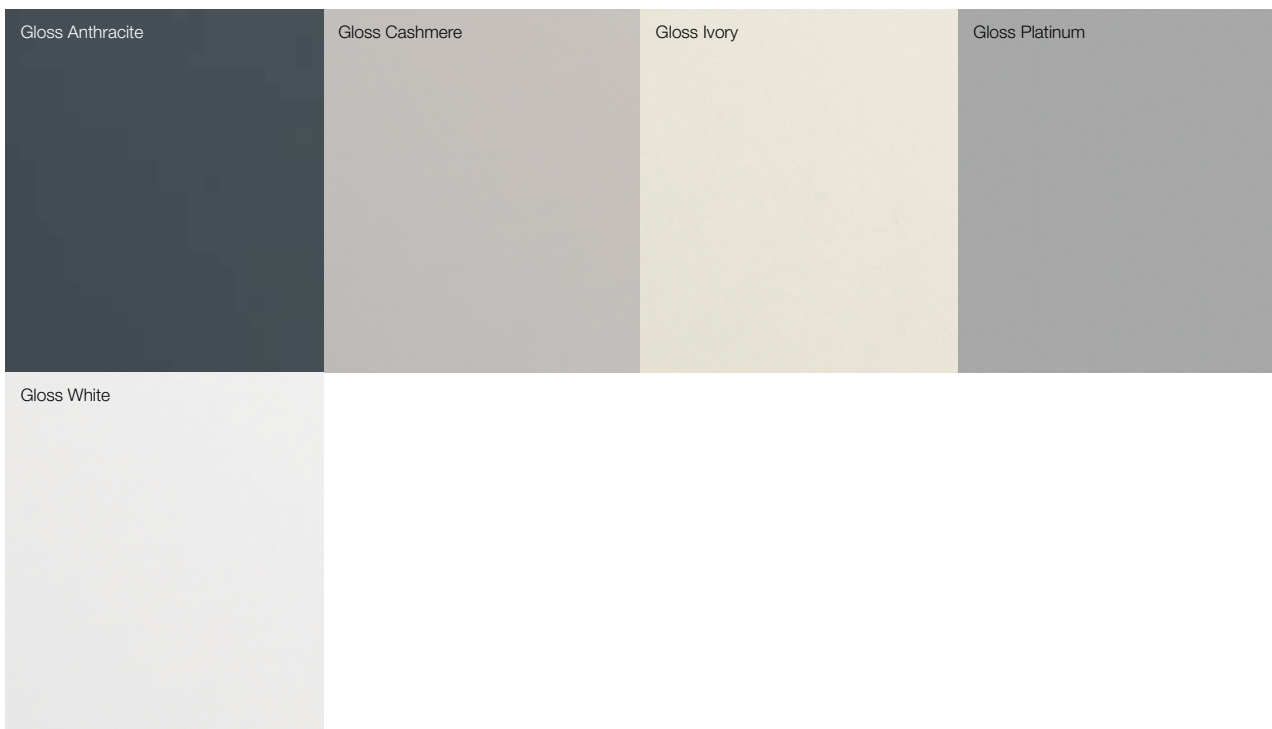

Linear Avant

Linear Avant Painted

Linear Avant paint to order doors have a six week lead time.

Linear Cube Finishes

Linear Trend Finishes

Linear Ice Finishes

Linear Form Finishes

Linear 22mm Laminate Worktop Finishes