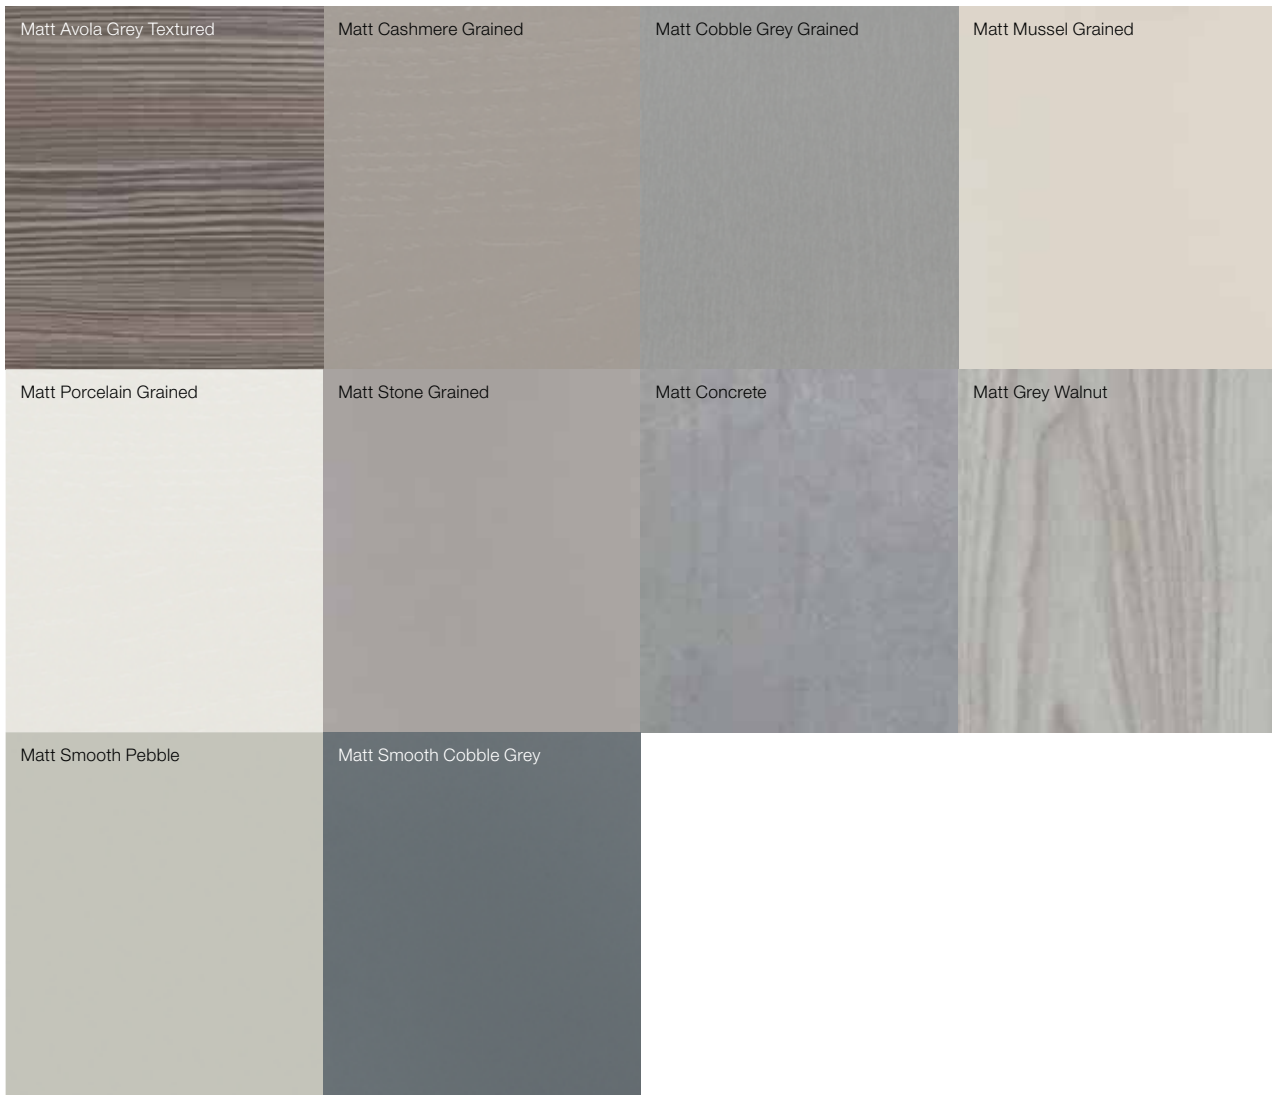

Linear Avant

Linear Avant Painted

Linear Avant paint to order doors have a six week lead time.

Linear Cube Finishes

Linear Trend Finishes

Linear Ice Finishes

Linear Form Finishes

Linear 22mm Laminate Worktop Finishes