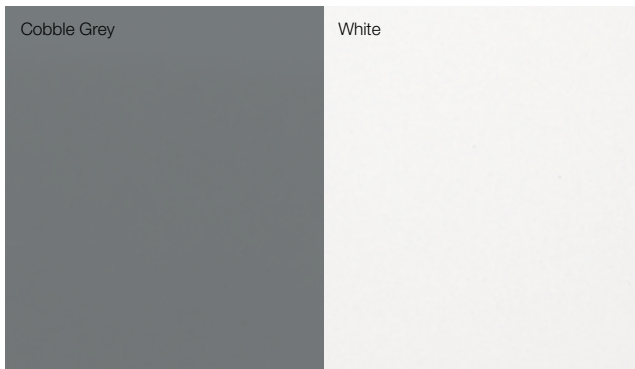

Linear Avant

Linear Avant Painted

Linear Avant paint to order doors have a six week lead time.

Linear Cube Finishes

Linear Trend Finishes

Linear Ice Finishes

Linear Form Finishes

Linear 22mm Laminate Worktop Finishes