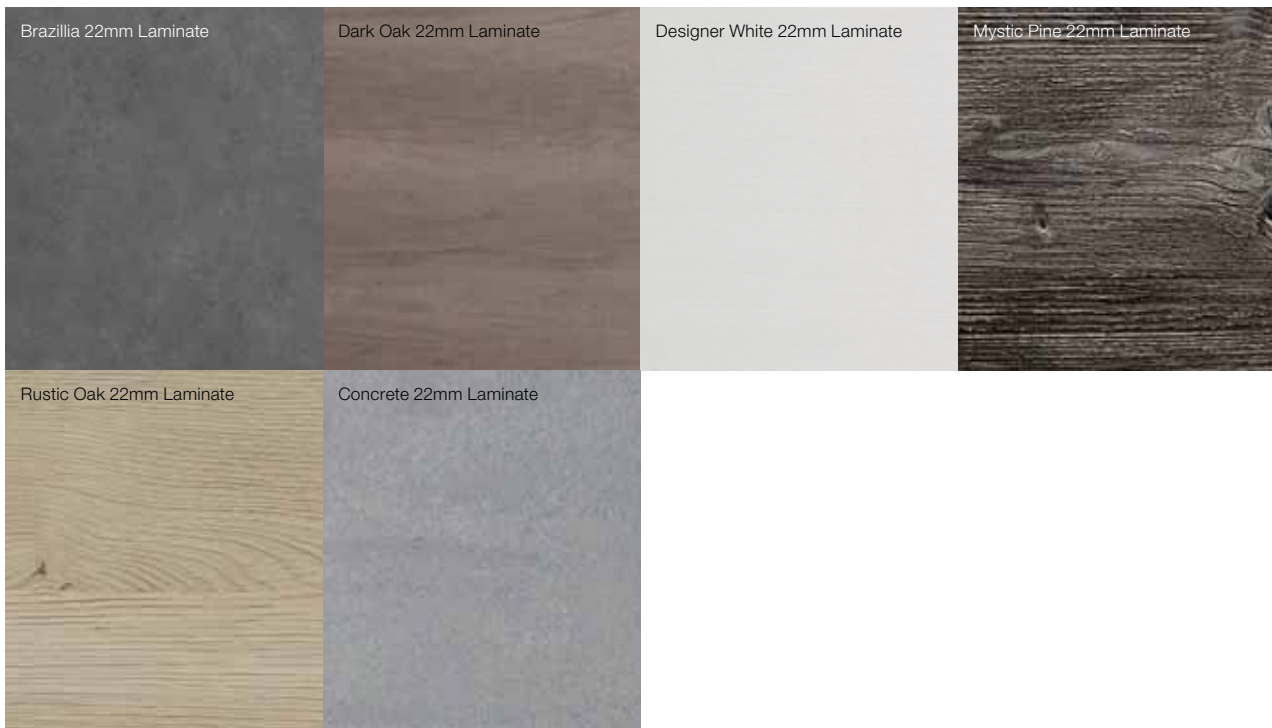

FINISHES

From super matt finishes to exquisite shark's nose profiled worktops, we've selected a wide range of finishes to perfectly complement the sleek lines of our kitchens. They give you everything you need to accentuate shapes and make the most of the kitchen space.

Linear Avant

Linear Avant Painted

Linear Avant paint to order doors have a six week lead time.

Linear Cube Finishes

Linear Trend Finishes

Linear Ice Finishes

Linear Form Finishes

Linear 22mm Laminate Worktop Finishes