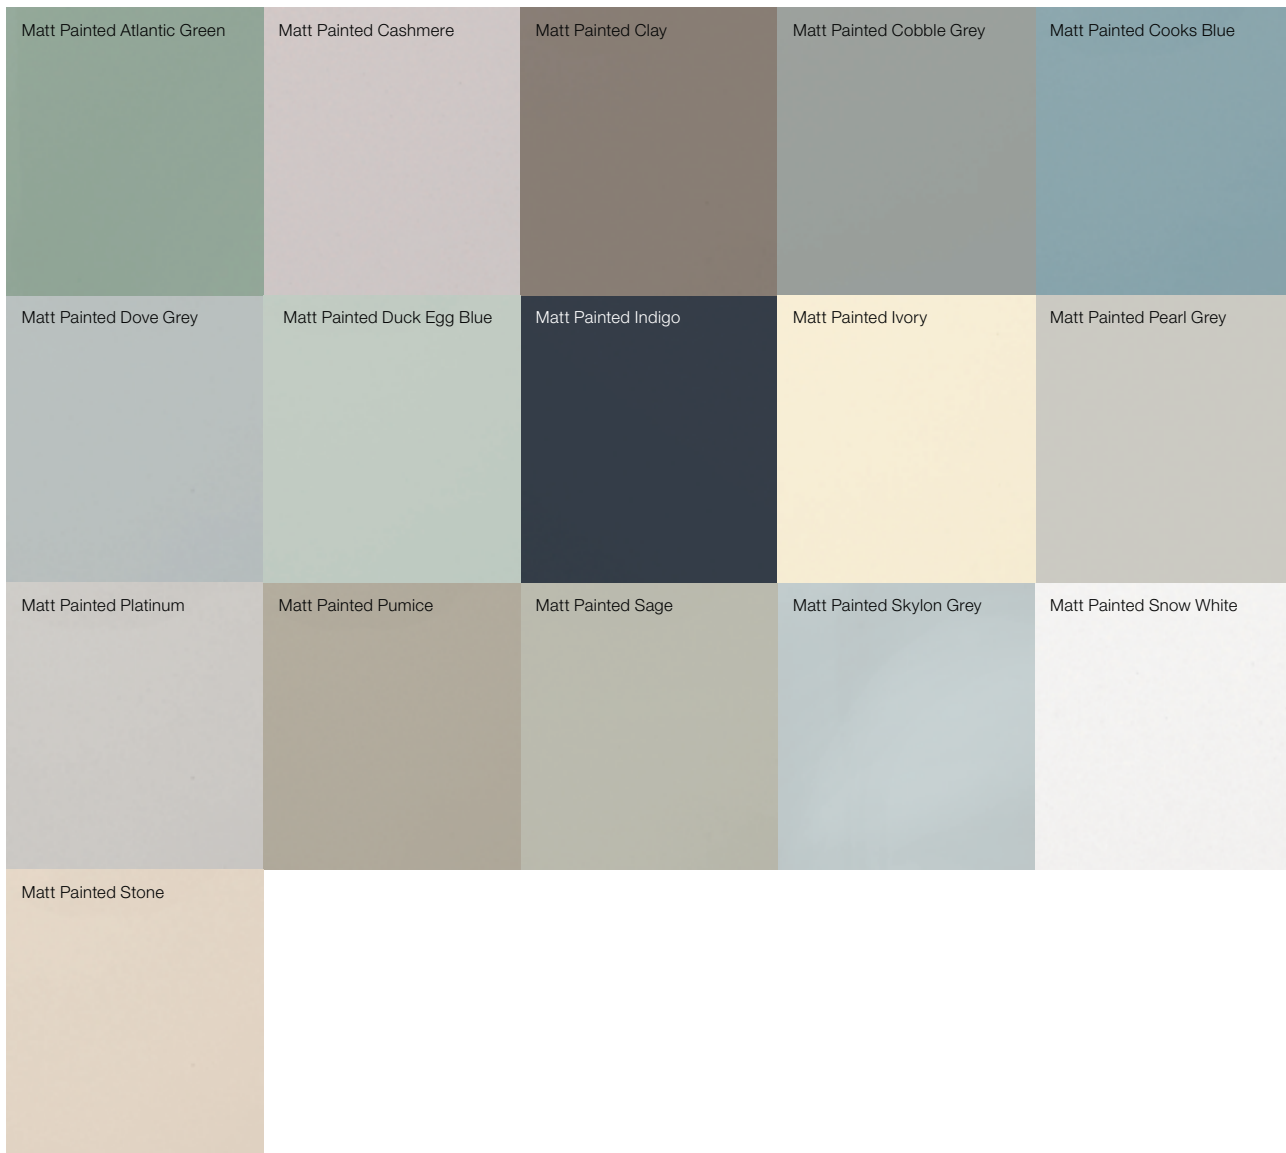

Linear Avant Painted

Linear Avant paint to order doors have a six week lead time.