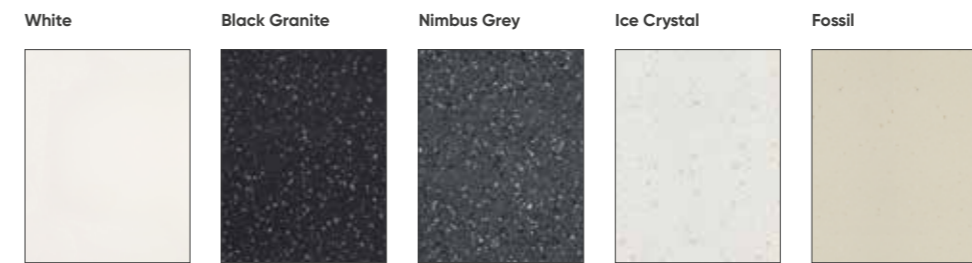

Minerva Solid Surface Countertops

A selection of stunning and highly versatile countertops made from a 25mm acrylic composite material which is impact resistant and water repellent.