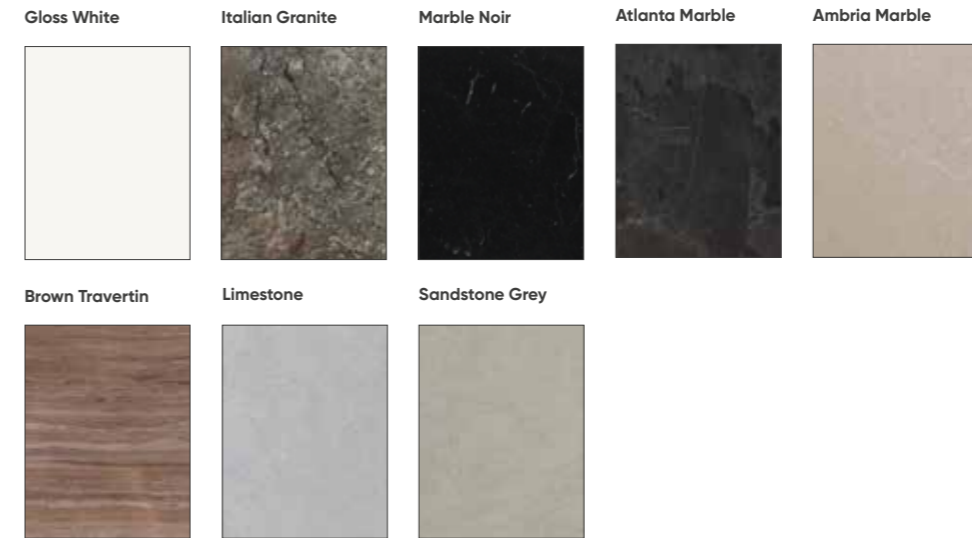

Laminate Countertops

A selection of stunning 28mm laminate countertops with a tight 3mm radius for a contemporary look and feel.