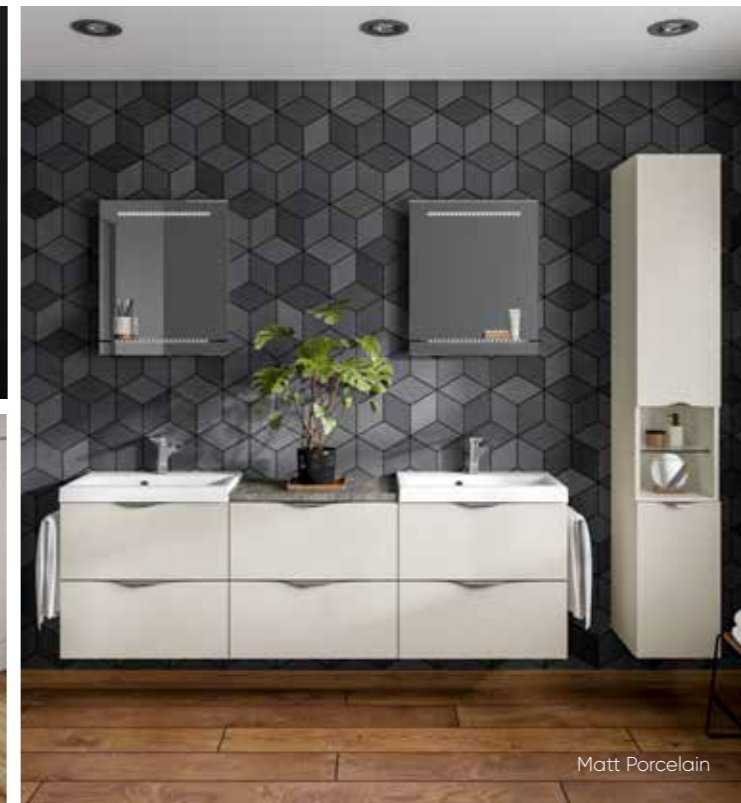

Inspired By Family Living

Matt Porcelain

The textured colours of Cashmere and Porcelain work perfectly on their own or mix and match to create a harmonising contrast between base and wall cabinets.

Available with either standard handle options or the Inline trim handle to present a contemporary linear style to your bathroom. The addition of carefully selected standard or illuminated mirrors can introduce light into the room and make even the smallest bathroom feel bigger.