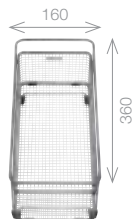

Multifunctional wire basket
455568 £78