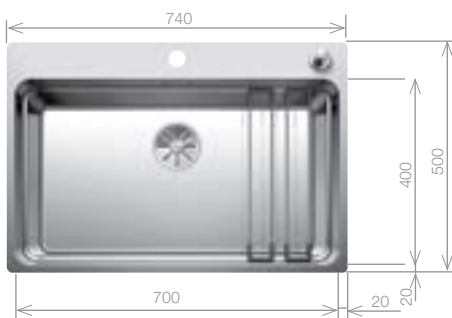

Upgrade to your ideal tap from page 60

ETAGON 700-IF/A*

Stainless Steel sink and Chrome tap pack

Cut Out Size: 730mm x 490mm x 15mm corner radii
Bowl Depth: 190mm Cabinet Size: 800mm
*German warehouse stock