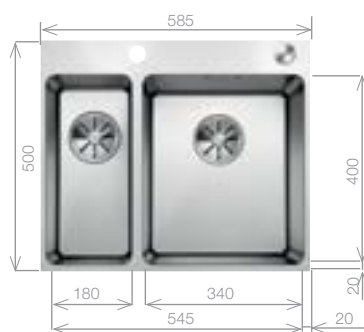

Cut Out Size: 575mm x 430mm x 15mm corner radii
Bowl Depth: 190/130mm Cabinet Size: 600mm

Pack includes:
CAMIA® TAP 456174
+Suitable strainer + plumbing kit

£728 INC. VAT

SAVE OVER £240

Left Hand 453221

Right Hand 453220

Upgrade to your ideal tap
from page 60

ANDANO 340/180-IF/A

Stainless Steel sink and Chrome tap pack

Cut Out Size: 575mm x 490mm x 15mm corner radii
Bowl Depth: 190/130mm Cabinet Size: 600mm
Right hand only