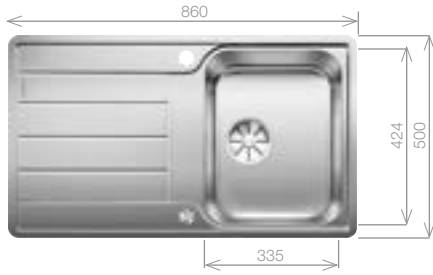

CLASSIMO Stainless Steel Inset

blanco.co.uk/classimo

INSET

STAINLESS STEEL

CLASSIMO 45 S-IF

Stainless Steel sink and Chrome tap pack

Cut Out Size: 840mm x 480mm x 15mm corner radii
Bowl Depth: 205mm Cabinet Size: 450mm