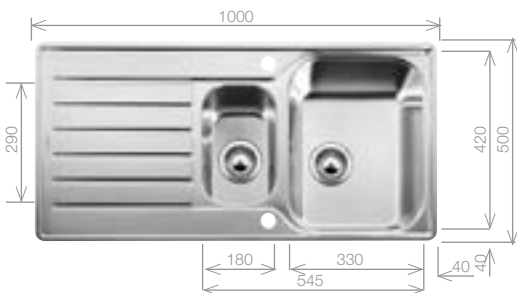

Cut Out Size: 976mm x 476mm x 15mm corner radii
Bowl Depth: 160 Cabinet Size: 600mm

Pack includes:

- CAMIA® TAP 456174
- +Suitable strainer + plumbing kit

£418 INC. VAT

SAVE OVER £170

Order Code 453943

Upgrade to your ideal tap from page 60

LANTOS 6 S-IF

Stainless Steel sink and Chrome tap pack

Cut Out Size: 976mm x 476mm x 15mm corner radii
Bowl Depth: 160/130mm Cabinet Size: 600mm

Pack includes:

- CAMIA® TAP 456174
- +Suitable strainer + plumbing kit