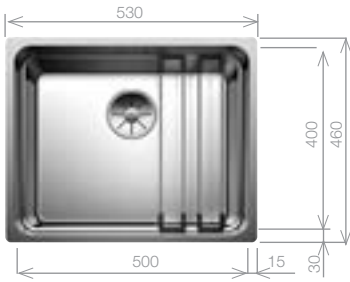

ETAGON Stainless Steel Undermount

blanco.co.uk/etagon

UNDERMOUNT

STAINLESS STEEL

ETAGON 500-U

Stainless Steel bowl and Chrome tap pack

Cut Out Size: 500mm x 400mm x 35mm corner radii
Bowl Depth: 190mm Cabinet Size: 600mm

Pack includes:

- ETAGON RAILS
- CAMIA® TAP 456174
- +Suitable strainer + plumbing kit

£648 INC. VAT

SAVE OVER £180

Order Code 454443

Upgrade to your ideal tap from page 60