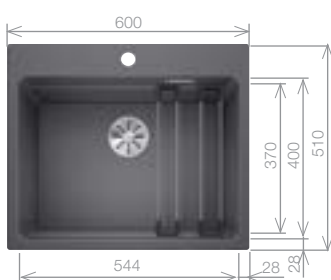

SILGRANIT® COLOURS

ETAGON 6*

SILGRANIT® sink and Chrome tap pack

Cut Out Size: 588mm x 498mm x 15mm corner radii
Bowl Depth: 220mm Cabinet Size: 600mm
*German warehouse stock

Pack includes:

- ETAGON RAILS
- CAMIA® TAP 456174
- +Suitable strainer + plumbing kit