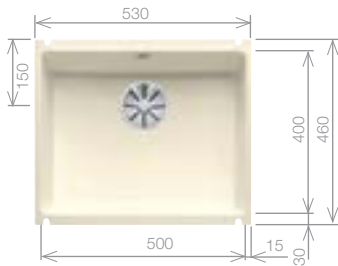

SUBLINE 500-U Bowl

SILGRANIT® bowl and Chrome tap pack

Cut Out Size: 500mm x 400mm x 10mm corner radii
Bowl Depth: 190mm Cabinet Size: 600mm

Pack includes:
CAMIA® TAP 456174
+Suitable strainer + plumbing kit

Upgrade to your ideal tap from page 60

£640 INC. VAT
SAVE OVER £240

Black	456241
Anthracite	452993
Alumetallic	452992
Rock Grey	452996
Pearl Grey	453677
White	453000
Jasmin	452997
Tartufo	453317
Coffee	452994