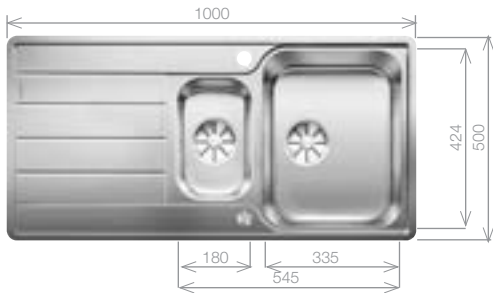

Cut Out Size: 980mm x 480mm x 15mm corner radii
Bowl Depth: 205mm Cabinet Size: 600mm

Pack includes:

- CAMIA® TAP 456174
- +Suitable strainer + plumbing kit

£448 INC. VAT

SAVE OVER £170

Order Code 456181

Upgrade to your ideal tap from page 60

CLASSIMO 6 S-IF

Stainless Steel sink and Chrome tap pack

Cut Out Size: 980mm x 480mm x 15mm corner radii
Bowl Depth: 205/145mm Cabinet Size: 600mm

Pack includes:

- CAMIA® TAP 456174
- +Suitable strainer + plumbing kit