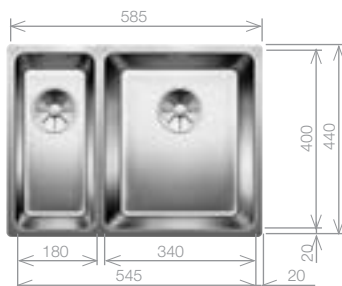

Cut Out Size: 700mm x 400mm x 22mm corner radii
Bowl Depth: 190mm Cabinet Size: 800mm

Pack includes:

CAMIA® TAP 456174
+Suitable strainer + plumbing kit

£598 INC. VAT
SAVE OVER £170

Order Code 454142

Upgrade to your ideal tap
from page 60

Right hand bowl shown

ANDANO 340/180-U Bowls

Stainless Steel bowl and Chrome tap pack

Cut Out Size: 545mm x 400mm x 22mm corner radii
Bowl Depth: 190/130mm Cabinet Size: 600mm

Pack includes:

CAMIA® TAP 456174
+Suitable strainer + plumbing kit