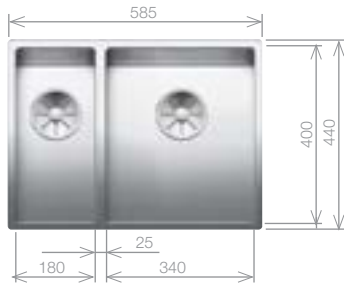

CLARON Stainless Steel Undermount

blanco.co.uk/claron

UNDERMOUNT

STAINLESS STEEL

Right hand bowl shown

CLARON 340/180-U Bowls

Stainless Steel bowl and Chrome tap pack

Cut Out Size: 545mm x 400mm x 10mm corner radii
Bowl Depth: 190/130mm Cabinet Size: 600mm

Pack includes:

- CAMIA® TAP 456174
- +Suitable strainer + plumbing kit

£888 INC. VAT

SAVE OVER £250

Left Hand 453036

Right Hand 453037

Upgrade to your ideal tap from page 60