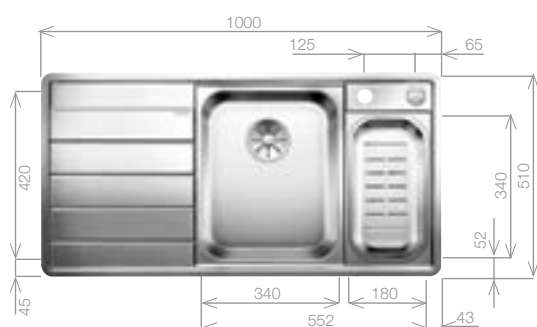

Cut Out Size: 894mm x 489mm x 15mm corner radii
Bowl Depth: 175/60mm Cabinet Size: 500mm
*German warehouse stock

Pack includes:

- COLANDER, CHOPPING BOARD
- CAMIA® TAP 456174
- +Suitable strainer + plumbing kit

£558 INC. VAT

SAVE OVER £200

Order Code 454464

Upgrade to your ideal tap
from page 60

Right hand bowl shown

AXIS III 6 S-IF

Stainless Steel sink and Chrome tap pack

Cut Out Size: 979mm x 489mm x 15mm corner radii
Bowl Depth: 175/110mm Cabinet Size: 600mm