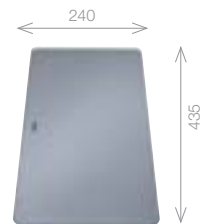

Cutting board glass
455581 £86.00