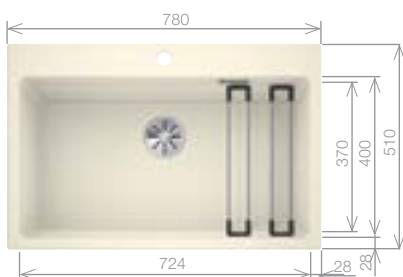

ETAGON 8*

SILGRANIT® sink and Chrome tap pack

Cut Out Size: 768mm x 498mm x 15mm corner radii
Bowl Depth: 220mm Cabinet Size: 800mm
*German warehouse stock

Pack includes:

- ETAGON RAILS
- CAMIA® TAP 456174
- +Suitable strainer + plumbing kit

Upgrade to your ideal tap from page 60

£698 INC. VAT
SAVE OVER £230

Black	456234
Anthracite	455764
Alumetallic	455766
Rock Grey	455765
Pearl Grey	455767
White	455768
Jasmin	455769
Tartufo	455771
Coffee	455773

*German warehouse stock, allow 10 working days for delivery.