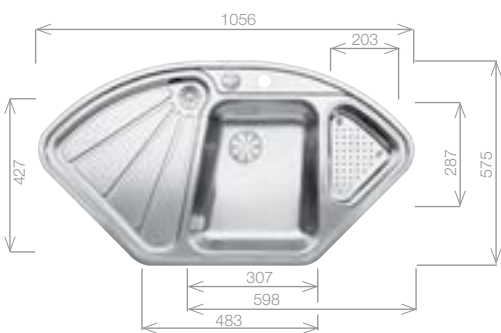

Sink: BLANCODELTA-IF Stainless Steel
Tap upgrade: LINUS-S Chrome

BLANCODELTA-IF*

Stainless Steel sink and Chrome tap pack

Cut out template supplied. Requires a 650mm worktop
Bowl Depth: 175/120mm Cabinet Size: 900x900mm
Right hand only: *German warehouse stock