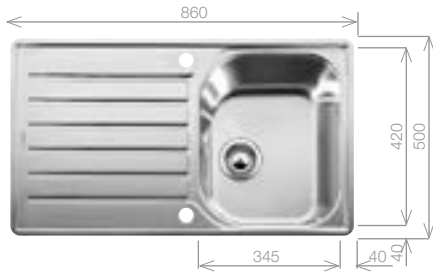

LANTOS Stainless Steel Inset

blanco.co.uk/lantos

INSET

STAINLESS STEEL

LANTOS 45 S-IF Salto

Stainless Steel sink and Chrome tap pack

Cut Out Size: 836mm x 476mm x 15mm corner radii
Bowl Depth: 160mm Cabinet Size: 450mm