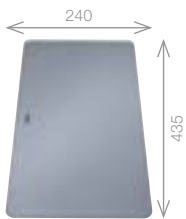

Pack includes:

- ETAGON RAILS
- CAMIA® TAP 456174
- +Suitable strainer + plumbing kit

£698 INC. VAT

SAVE OVER £190

Order Code 455778

Upgrade to your ideal tap from page 60

SINK ACCESSORIES:

Cutting board glass
455581 £86