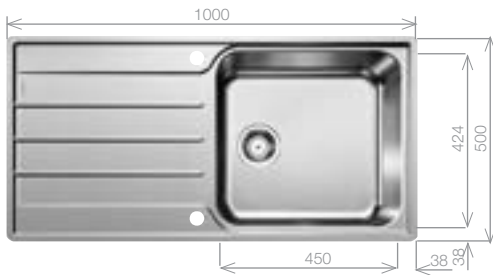

LEMIS 45 S-IF

Stainless Steel sink and Chrome tap pack

Cut Out Size: 840mm x 480mm x 15mm corner radii
Bowl Depth: 205mm Cabinet Size: 450mm

Pack includes:

- CAMIA® TAP 456174
- +Suitable strainer + plumbing kit

£298 INC. VAT
SAVE OVER £210

Order Code 456177

Upgrade to your ideal tap from page 60

LEMIS XL 6 S-IF

Stainless Steel sink and Chrome tap pack

Cut Out Size: 980mm x 480mm x 15mm corner radii
Bowl Depth: 205mm Cabinet Size: 600mm