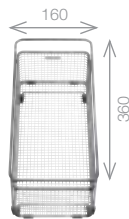

Multifunctional wire basket
Stainless Steel
455568 £78.00