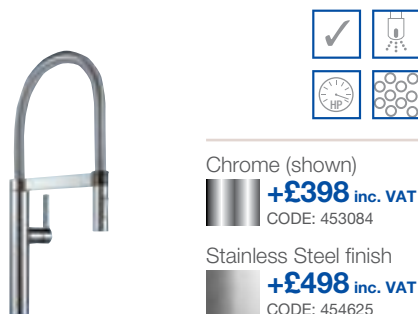

Chrome (shown)
+£398 inc. VAT
CODE: 453084

Stainless Steel finish
+£498 inc. VAT
CODE: 454625

BLANCO CULINA-S

- Single lever semi-professional mixer tap
- Designer tap with magnetic handset featuring flow or spray rinse
- High pressure supply only, minimum 1.0 bar