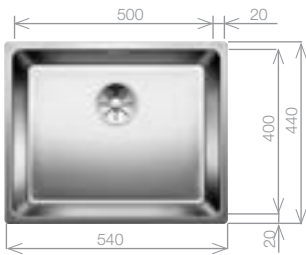

ANDANO 500-IF

Stainless Steel sink and Chrome tap pack

Cut Out Size: 530mm x 430mm x 15mm corner radii
Bowl Depth: 190mm Cabinet Size: 600mm

Pack includes:

CAMIA® TAP 456174
+Suitable strainer + plumbing kit