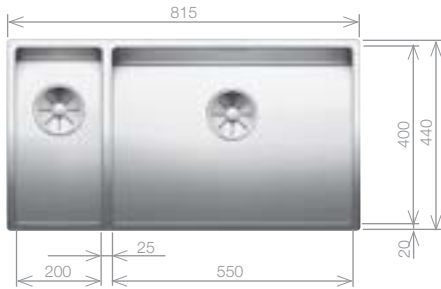

Right hand bowl shown

CLARON 550/200-U Bowls

Stainless Steel bowl and Chrome tap pack

Cut Out Size: 775mm x 400mm x 10mm corner radii
Bowl Depth: 190/130mm Cabinet Size: 900mm

Pack includes:

- CAMIA® TAP 456174
- +Suitable strainer + plumbing kit

£898 INC. VAT

SAVE OVER £250

Left Hand 453856

Right Hand 453855

Upgrade to your ideal tap from page 60