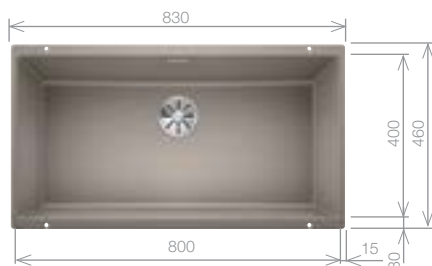

SUBLINE 400-U Bowl

SILGRANIT® bowl and Chrome tap pack

Cut Out Size: 400mm x 400mm x 10mm corner radii
Bowl Depth: 190mm Cabinet Size: 500mm

Pack includes:
CAMIA® TAP 456174
+Suitable strainer + plumbing kit

Upgrade to your ideal tap from page 60

£618 INC. VAT
SAVE OVER £200

Black	456240
Anthracite	453039
Alumetallic	453038
Rock Grey	453041
Pearl Grey	453778
White	453046
Jasmin	453043
Tartufo	453330
Coffee	453040

SUBLINE 500-U Bowl

SILGRANIT® bowl and Chrome tap pack

Cut Out Size: 500mm x 400mm x 10mm corner radii
Bowl Depth: 190mm Cabinet Size: 600mm

Pack includes:
CAMIA® TAP 456174
+Suitable strainer + plumbing kit

Upgrade to your ideal tap from page 60

£640 INC. VAT
SAVE OVER £240

Black	456241
Anthracite	452993
Alumetallic	452992
Rock Grey	452996
Pearl Grey	453677
White	453000
Jasmin	452997
Tartufo	453317
Coffee	452994

SUBLINE 700-U Bowl

SILGRANIT® bowl and Chrome tap pack

Cut Out Size: 700mm x 400mm x 10mm corner radii
Bowl Depth: 190mm Cabinet Size: 800mm

Pack includes:
CAMIA® TAP 456174
+Suitable strainer + plumbing kit

Upgrade to your ideal tap from page 60

£698 INC. VAT
SAVE OVER £240

Black	456242
Anthracite	453048
Alumetallic	453047
Rock Grey	453050
Pearl Grey	453991
White	453055
Jasmin	453052
Tartufo	453417
Coffee	453049

SUBLINE 800-U Bowl

SILGRANIT® bowl and Chrome tap pack

Cut Out Size: 800mm x 400mm x 10mm corner radii
Bowl Depth: 220mm Cabinet Size: 900mm

Pack includes:
CAMIA® TAP 456174
+Suitable strainer + plumbing kit

Upgrade to your ideal tap from page 60

£728 INC. VAT
SAVE OVER £230

Black	456243
Anthracite	455337
Alumetallic	455339
Rock Grey	455338
Pearl Grey	455340
White	455341
Jasmin	455342
Tartufo	455344
Coffee	455346

PACK INCLUDES:

SUGGESTED TAP UPGRADE OPTIONS:

COMPLETE YOUR BLANCO UNIT: