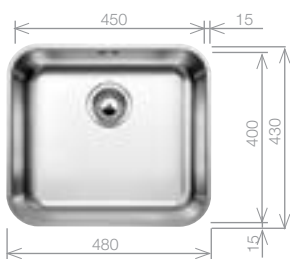

Cutout size: 400mm x 400mm x 60mm corner radii
Bowl Depth: 175mm Cabinet Size: 450mm

Pack includes:

CAMIA® TAP 456174
+Suitable strainer + plumbing kit

£288 INC. VAT
SAVE OVER £70

Order Code 454013

Upgrade to your ideal tap
from page 60