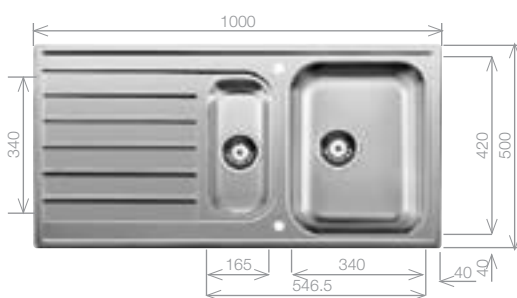

Cut Out Size: 982mm x 482mm x 15mm corner radii
Bowl Depth: 160mm Cabinet Size: 600mm

Pack includes:

- CAMIA® TAP 456174
- +Suitable strainer + plumbing kit

£318 INC. VAT

SAVE OVER £200

Order Code 455236

Upgrade to your ideal tap from page 60

LIVIT 6 S

Stainless Steel sink and Chrome tap pack

Cut Out Size: 982mm x 482mm x 15mm corner radii
Bowl Depth: 155/130mm Cabinet Size: 600mm

Pack includes:

- CAMIA® TAP 456174
- +Suitable strainer + plumbing kit