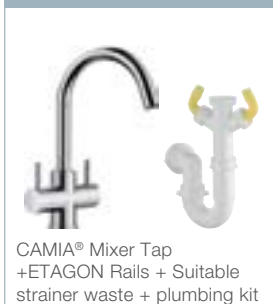

Pack includes:

- ETAGON RAILS
- CAMIA® TAP 456174
- +Suitable strainer + plumbing kit

£698 INC. VAT

SAVE OVER £190

Order Code 455778

Upgrade to your ideal tap from page 60

SINK ACCESSORIES:

Cutting board glass
455581 £86

Crockery basket and stack
Stainless Steel
456038 £62.00

Multifunctional wire basket
Stainless Steel
455568 £78.00

Foldable Grid
456370 £68

PACK INCLUDES:

CAMIA® Mixer Tap
+ETAGON Rails + Suitable
strainer waste + plumbing kit