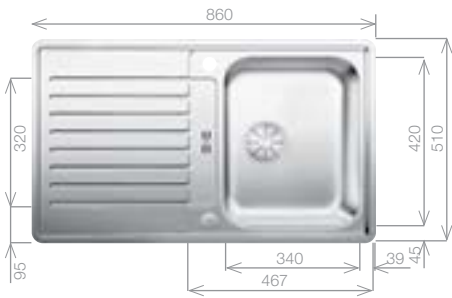

blanco.co.uk/classicpro

Sink: CLASSIC Pro 6 S-IF Stainless Steel
Tap upgrade: LANORA Brushed Stainless Steel

CLASSIC Pro 45 S-IF

Stainless Steel sink and Chrome tap pack

Cut Out Size: 839mm x 489mm x 15mm corner radii
Bowl Depth: 170mm Cabinet Size: 450mm