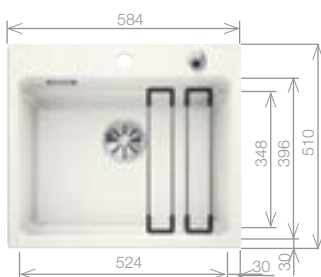

ETAGON 6 Inset Bowl

Ceramic sink and Chrome tap pack

Cut Out Size: 562mm x 488mm x 15mm corner radii
Bowl Depth: 220mm Cabinet Size: 600mm

Pack includes:

- ETAGON RAILS
- CAMIA® TAP 456174
- +Suitable strainer + plumbing kit