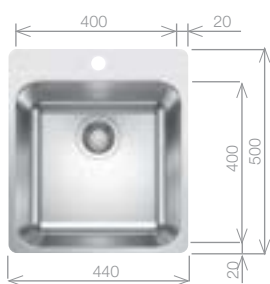

SUPRA 400-IF/A

Stainless Steel sink and Chrome tap pack

Cut Out Size: 430mm x 490mm x 15mm corner radii
Bowl Depth: 175mm Cabinet Size: 450mm

Pack includes:

- CAMIA® TAP 456174
- +Suitable strainer + plumbing kit

£408 INC. VAT
SAVE OVER £180

Order Code 455314

Upgrade to your ideal tap
from page 60