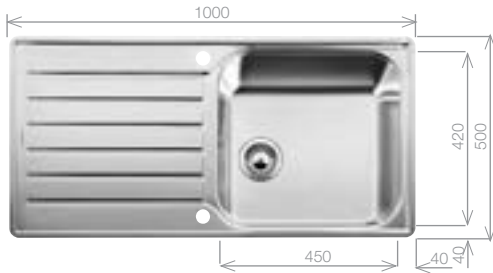

Pack includes:

- CAMIA® TAP 456174
- +Suitable strainer + plumbing kit

£358 INC. VAT

SAVE OVER £150

Order Code 455941

Upgrade to your ideal tap from page 60

LANTOS XL 6 S-IF

Stainless Steel sink and Chrome tap pack