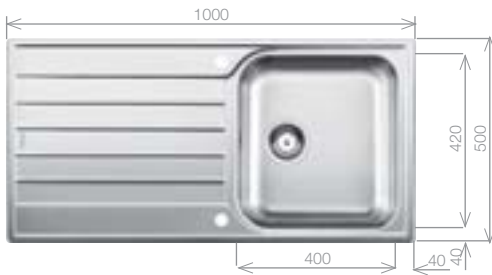

LIVIT XL 5 S

Stainless Steel sink and Chrome tap pack

Cut Out Size: 982mm x 482mm x 15mm corner radii
Bowl Depth: 155mm Cabinet Size: 500mm

Pack includes:

- CAMIA® TAP 456174
- +Suitable strainer + plumbing kit

£298 INC. VAT

SAVE OVER £170

Order Code 455173

Upgrade to your ideal tap from page 60