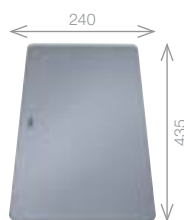

Cutting board glass
455581 £86