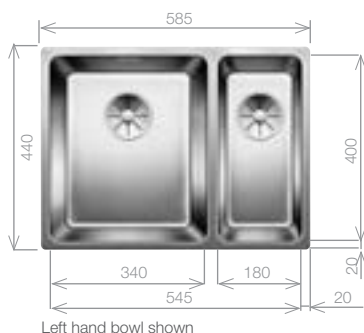

ANDANO 340/180-IF

Stainless Steel sink and Chrome tap pack

Cut Out Size: 575mm x 430mm x 15mm corner radii
Bowl Depth: 190/130mm Cabinet Size: 600mm

Pack includes:
CAMIA® TAP 456174
+Suitable strainer + plumbing kit

£728 INC. VAT

SAVE OVER £240

Left Hand 453221

Right Hand 453220

Upgrade to your ideal tap
from page 60