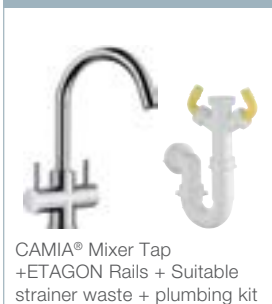

Pack includes:

- ETAGON RAILS
- CAMIA® TAP 456174
- +Suitable strainer + plumbing kit

£768 INC. VAT
SAVE OVER £200

Order Code 455795

Upgrade to your ideal tap from page 60

PACK INCLUDES:

CAMIA® Mixer Tap
+ETAGON Rails + Suitable
strainer waste + plumbing kit