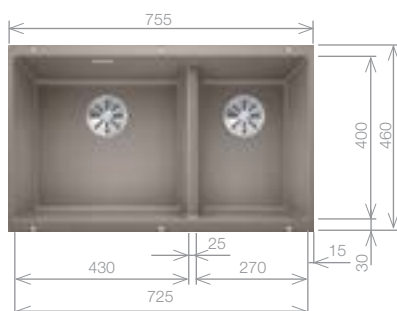

SUBLINE 430/270-U Bowls

SILGRANIT® bowl and Chrome tap pack

Cut Out Size: 725mm x 400mm x 10mm corner radii
Bowl Depth: 200/200mm Cabinet Size: 800mm
Left hand bowl only

Pack includes:
CAMIA® TAP 456174
+Suitable strainer + plumbing kit

Upgrade to your ideal tap from page 60

£848 INC. VAT
SAVE OVER £210

Black	456248
Anthracite	455347
Alumetallic	455349
Rock Grey	455348
Pearl Grey	455350
White	455351
Jasmin	455352
Tartufo	455354
Coffee	455356