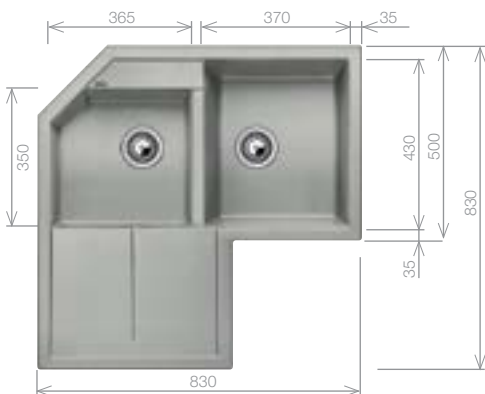

METRA 9 E*

SILGRANIT® sink and Chrome tap pack

Cut Out Size: Details provided
Bowl Depth: 190/130mm Cabinet Size: 900mm special
Right hand bowl only, *German warehouse stock

Pack includes:
CAMIA® TAP 456174
+Suitable strainer + plumbing kit

Upgrade to your ideal tap from page 60

£598 INC. VAT
SAVE OVER £200

Black	456222
Anthracite	455946
Alumetallic	455945
Rock Grey	455952
Pearl Grey	455951
White	455954
Jasmin	455949
Tartufo	455953
Coffee	455948