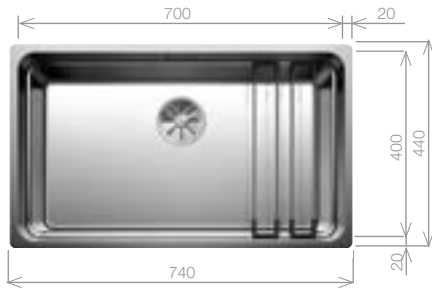

Cut Out Size: 530mm x 430mm x 15mm corner radii
Bowl Depth: 190mm Cabinet Size: 600mm

Pack includes:

- ETAGON RAILS
- CAMIA® TAP 456174
- +Suitable strainer + plumbing kit

£658 INC. VAT
SAVE OVER £170

Order Code 454446

Upgrade to your ideal tap from page 60

ETAGON 700-IF*

Stainless Steel sink and Chrome tap pack

Cut Out Size: 730mm x 430mm x 15mm corner radii
Bowl Depth: 190mm Cabinet Size: 800mm
*German warehouse stock