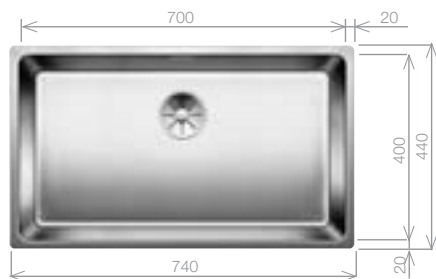

COMPLETE YOUR BLANCO UNIT:

ANDANO XL 6 S-IF

Stainless Steel sink and Chrome tap pack

Cut Out Size: 976mm x 476mm x 15mm corner radii
Bowl Depth: 210mm Cabinet Size: 600mm

Pack includes:
CAMIA® TAP 456174
+Suitable strainer + plumbing kit

£598 INC. VAT

SAVE OVER £220

Left Hand 454105

Right Hand 454104

Upgrade to your ideal tap
from page 60

ANDANO 700-IF

Stainless Steel sink and Chrome tap pack

Cut Out Size: 730mm x 430mm x 15mm corner radii
Bowl Depth: 190mm Cabinet Size: 800mm