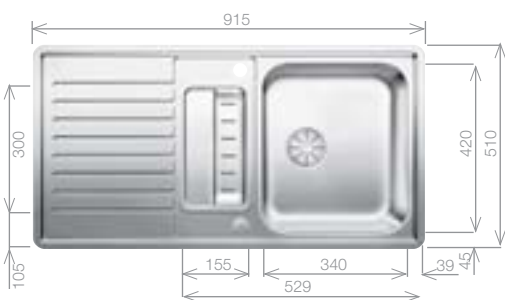

CLASSIC Pro 5 S-IF

Stainless Steel sink and Chrome tap pack

Cut Out Size: 894mm x 489mm x 15mm corner radii
Bowl Depth: 170/38.5mm Cabinet Size: 500mm

1. **Pack includes:**
   COLANDER
   CAMIA® TAP 456174
   +Suitable strainer + plumbing kit

£498 INC. VAT

SAVE OVER £150

Order Code 454577

Upgrade to your ideal tap
from page 60