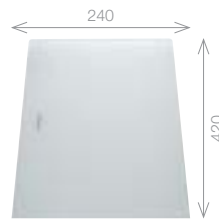

Cutting board glass
455569 £218