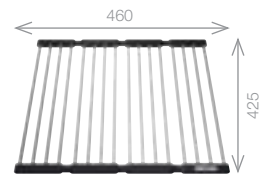

Foldable Grid
456370 £68