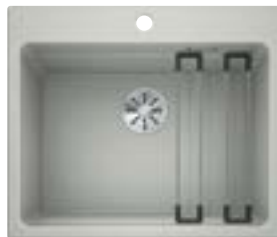

BLANCO SINK COLOURS

Harmonious steel tones, on-trend Silgranit colours and natural hues of Ceramic.

STAINLESS STEEL

SILGRANIT®

Hygiene+Plus
SILGRANIT® PuraDur® with the patented hygiene protection formula

Pearl Grey

CERAMIC

ETAGON Ceramic colours