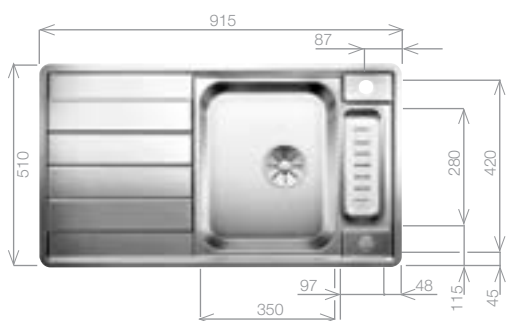

AXIS III 5 S-IF*

Stainless Steel sink and Chrome tap pack

Cut Out Size: 894mm x 489mm x 15mm corner radii
Bowl Depth: 175/60mm Cabinet Size: 500mm
*German warehouse stock

Pack includes:

- COLANDER, CHOPPING BOARD
- CAMIA® TAP 456174
- +Suitable strainer + plumbing kit

£558 INC. VAT

SAVE OVER £200

Order Code 454464

Upgrade to your ideal tap
from page 60