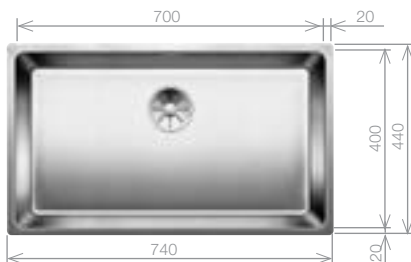

ANDANO 700-U Bowl

Stainless Steel bowl and Chrome tap pack

Cut Out Size: 700mm x 400mm x 22mm corner radii
Bowl Depth: 190mm Cabinet Size: 800mm

Pack includes:

CAMIA® TAP 456174
+Suitable strainer + plumbing kit

£598 INC. VAT
SAVE OVER £170

Order Code 454142

Upgrade to your ideal tap
from page 60