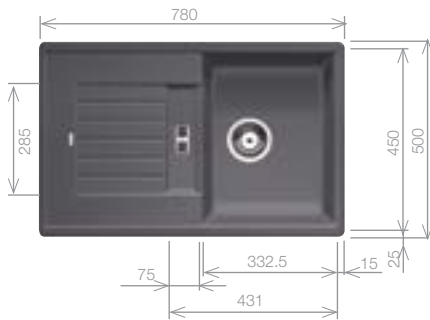

ZIA 45 S

SILGRANIT® sink and Chrome tap pack

Cut Out Size: 760mm x 480mm x 15mm corner radii
Bowl Depth: 190mm Cabinet Size: 450mm

Pack includes:

- CAMIA® TAP 456174
- +Suitable strainer + plumbing kit

Upgrade to your ideal tap from page 60

£478 INC. VAT
SAVE OVER £180

Black	456216
Anthracite	454580
Alumetallic	454579
Rock Grey	454636
Pearl Grey	454637
White	454634
Jasmin	454633
Tartufo	454635
Coffee	454631