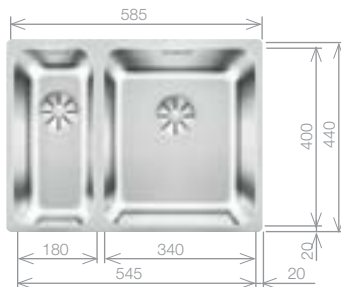

Right hand bowl shown

NEW SOLIS 340/180-U Bowls

Stainless Steel bowl and Chrome tap pack

Cut Out Size: 600mm x 400mm x 42mm corner radii
Bowl depths: 125mm / 185mm

Pack includes:

CAMIA® TAP 456174
+Suitable strainer + plumbing kit

£598 INC. VAT
SAVE OVER £150

Left Hand 456351

Right Hand 456352

Upgrade to your ideal tap
from page 60