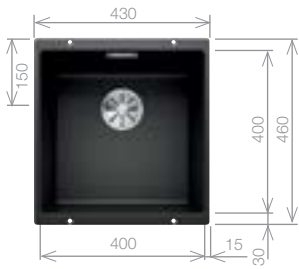

SUBLINE 400-U Bowl

SILGRANIT® bowl and Chrome tap pack

Cut Out Size: 400mm x 400mm x 10mm corner radii
Bowl Depth: 190mm Cabinet Size: 500mm

Pack includes:
CAMIA® TAP 456174
+Suitable strainer + plumbing kit

Upgrade to your ideal tap from page 60

£618 INC. VAT
SAVE OVER £200

Black	456240
Anthracite	453039
Alumetallic	453038
Rock Grey	453041
Pearl Grey	453778
White	453046
Jasmin	453043
Tartufo	453330
Coffee	453040