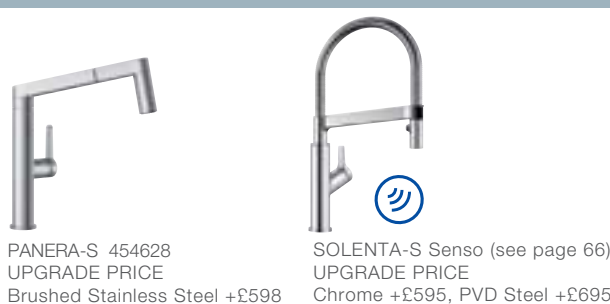

SELECT II 50/2 456356
BLANCO UNIT PRICE +£198
Waste and Storage from page 72

SUGGESTED TAP UPGRADE OPTIONS:

PANERA-S 454628
UPGRADE PRICE
Brushed Stainless Steel +£598

SOLENTA-S Senso (see page 66)
UPGRADE PRICE
Chrome +£595, PVD Steel +£695