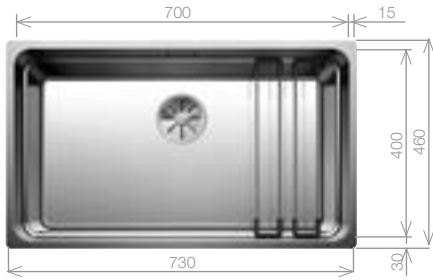

ETAGON 700-U

Stainless Steel bowl and Chrome tap pack

Cut Out Size: 700mm x 400mm x 35mm corner radii
Bowl Depth: 190mm Cabinet Size: 800mm

Pack includes:

- ETAGON RAILS
- CAMIA® TAP 456174
- +Suitable strainer + plumbing kit

£698 INC. VAT

SAVE OVER £190

Order Code 455778

Upgrade to your ideal tap from page 60

SINK ACCESSORIES: