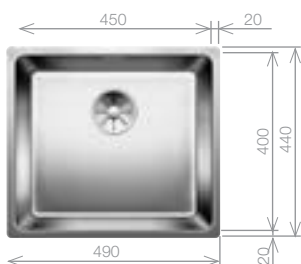

ANDANO 450-U Bowl

Stainless Steel bowl and Chrome tap pack

Cut Out Size: 450mm x 400mm x 22mm corner radii
Bowl Depth: 190mm Cabinet Size: 500mm

Pack includes:

- CAMIA® TAP 456174
- +Suitable strainer + plumbing kit

£518 INC. VAT
SAVE OVER £150

Order Code 454141

Upgrade to your ideal tap
from page 60