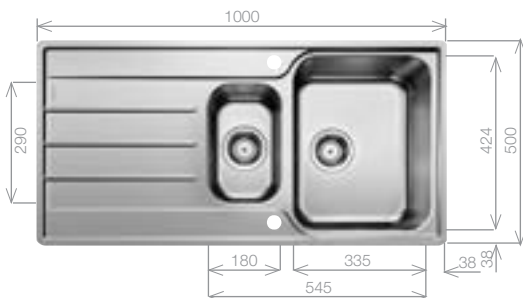

LEMIS 6 S-IF

Stainless Steel sink and Chrome tap pack

Cut Out Size: 980mm x 480mm x 15mm corner radii
Bowl Depth: 205/145mm Cabinet Size: 600mm

Pack includes:

- CAMIA® TAP 456174
- +Suitable strainer + plumbing kit

£398 INC. VAT
SAVE OVER £210

Order Code 456178

Upgrade to your ideal tap from page 60