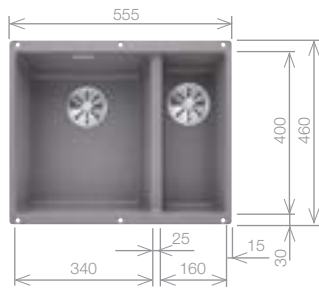

COMPLETE YOUR BLANCO UNIT:

Left hand bowl shown

SUBLINE 340/160-U Bowls

SILGRANIT® bowl and Chrome tap pack

Cut Out Size: 525mm x 400mm x 10mm corner radii
Bowl Depth: 190/130mm Cabinet Size: 600mm

Pack includes:
CAMIA® TAP 456174
+Suitable strainer + plumbing kit