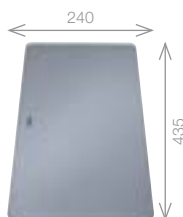

Cutting board glass
455581 £86