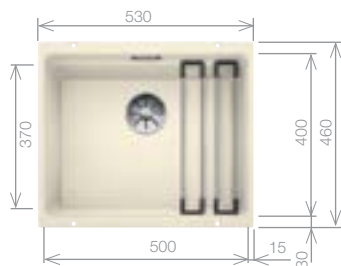

ETAGON 500-U Bowl

SILGRANIT® bowl and Chrome tap pack

Cut Out Size: 500mm x 400mm x 20mm corner radii
Bowl Depth: 200mm Cabinet Size: 600mm

Pack includes:

- ETAGON RAILS
- CAMIA® TAP 456174
- +Suitable strainer + plumbing kit