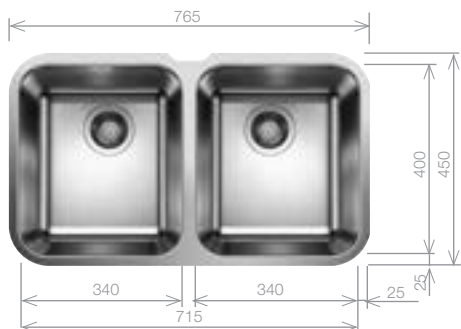

SUPRA 340/340-U Bowls

Stainless Steel bowl and Chrome tap pack

Cutout size: details provided, 60mm corner radii
Bowl Depth: 175/175mm Cabinet Size: 800mm

Pack includes:

CAMIA® TAP 456174
+Suitable strainer + plumbing kit

£458 INC. VAT
SAVE OVER £190

Order Code 456180

Upgrade to your ideal tap
from page 60