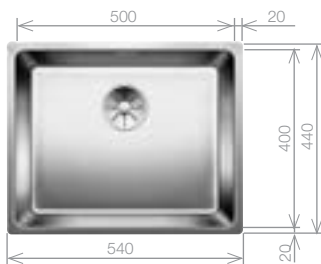

ANDANO Stainless Steel Undermount

blanco.co.uk/andano

UNDERMOUNT

STAINLESS STEEL

ANDANO 500-U Bowl

Stainless Steel bowl and Chrome tap pack

Cut Out Size: 500mm x 400mm x 22mm corner radii
Bowl Depth: 190mm Cabinet Size: 600mm

Pack includes:

CAMIA® TAP 456174
+Suitable strainer + plumbing kit

£538 INC. VAT
SAVE OVER £150

Order Code 453089

Upgrade to your ideal tap
from page 60