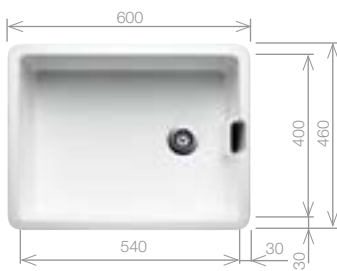

BELFAST

Ceramic sink and Chrome tap pack

Cut Out Size: Details provided
Bowl Depth: 222mm External bowl height: 245mm
Cabinet Size: 600mm

Pack includes:
CAMIA® TAP 456174
+Suitable strainer + plumbing kit