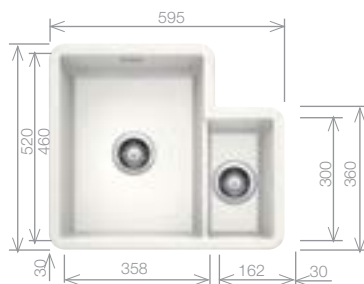

VILLAE® Bowl and third

Ceramic sink and Chrome tap pack

Cut Out Size: Details provided
Bowl Depth: 190/190mm Cabinet Size: 600mm
Left hand bowl only

Pack includes:

- CAMIA® TAP 456174
- +Suitable strainer + plumbing kit

£448 INC. VAT

SAVE OVER £250

Crystal White 455797

Upgrade to your ideal tap from page 60