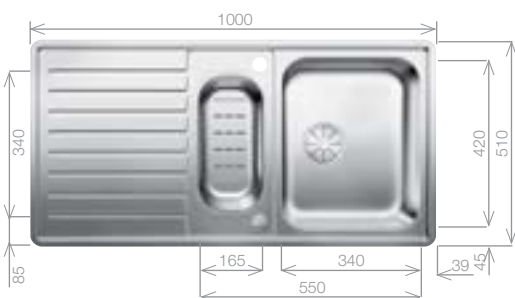

Cut Out Size: 894mm x 489mm x 15mm corner radii
Bowl Depth: 170/38.5mm Cabinet Size: 500mm

- Pack includes:**
 COLANDER
 CAMIA® TAP 456174
 +Suitable strainer + plumbing kit

£498 INC. VAT

SAVE OVER £150

Order Code 454577

Upgrade to your ideal tap
from page 60

CLASSIC Pro 6 S-IF

Stainless Steel sink and Chrome tap pack

Cut Out Size: 979mm x 489mm x 15mm corner radii
Bowl Depth: 170/130mm Cabinet Size: 600mm

- Pack includes:**
 COLANDER
 CAMIA® TAP 456174
 +Suitable strainer + plumbing kit