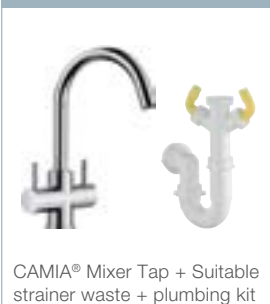

Pack includes:

CAMIA® TAP 456174
+Suitable strainer + plumbing kit

£578 INC. VAT

SAVE OVER £250

Order Code 456320

Upgrade to your ideal tap
from page 60

PACK INCLUDES:

SUGGESTED TAP UPGRADE OPTIONS: