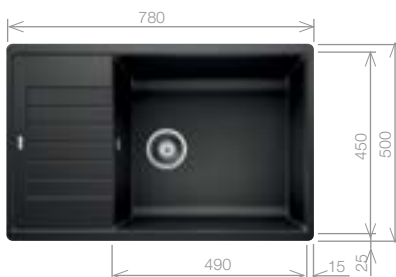

ZIA XL 6 S Compact

SILGRANIT® sink and Chrome tap pack

Cut Out Size: 760mm x 480mm x 15mm corner radii
Bowl Depth: 190mm Cabinet Size: 600mm

Pack includes:

CAMIA® TAP 456174
+Suitable strainer + plumbing kit

Upgrade to your
ideal tap from
page 60

£398 INC. VAT
SAVE OVER £200

Black	456215
Anthracite	455088
Alumetallic	455087
Rock Grey	455095
Pearl Grey	455096
White	455093
Jasmin	455091
Tartufo	455094
Coffee	455089