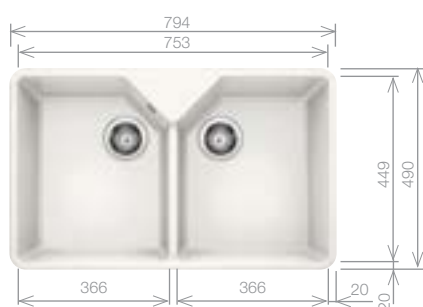

VILLAE® Farmhouse Single

Ceramic sink and Chrome tap pack

Cut Out Size: Details provided
Sink Depth: 196mm External bowl height: 220mm
Cabinet Size: 800mm

1. **Pack includes:**
   CAMIA® TAP 456174
   +Suitable strainer + plumbing kit

£498 INC. VAT
SAVE OVER £250

Crystal White 455788

Upgrade to your ideal tap
from page 60

VILLAE® Farmhouse Double

Ceramic sink and Chrome tap pack

Cut Out Size: Details provided
Sink Depth: 195/195mm External bowl height: 220mm
Cabinet Size: 800mm

1. **Pack includes:**
   CAMIA® TAP 456174
   +Suitable strainer + plumbing kit

£498 INC. VAT
SAVE OVER £250

Crystal White 455789

Upgrade to your ideal tap
from page 60

PACK INCLUDES:

SUGGESTED TAP UPGRADE OPTIONS:

COMPLETE YOUR BLANCO UNIT: