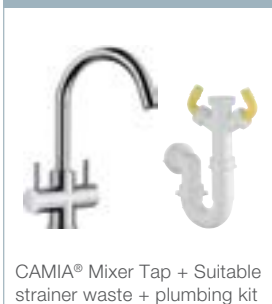

PACK INCLUDES: