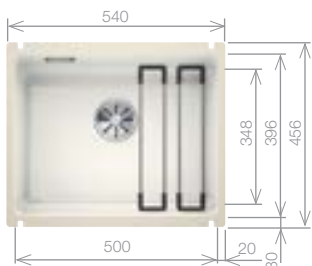

Crystal White

Magnolia*

Basalt*

Black*

* Undermount only and German warehouse allow 10 working days for delivery

ETAGON 500-U Undermount Bowl

Ceramic bowl and Chrome tap pack

Cut Out Size: 490mm x 386 x 15mm corner radii
Bowl Depth: 200mm Cabinet Size: 600mm