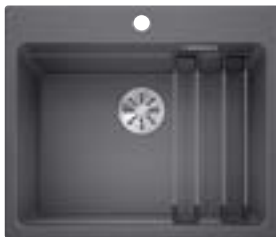

BLANCO SINK COLOURS

Harmonious steel tones, on-trend Silgranit colours and natural hues of Ceramic.

STAINLESS STEEL

SILGRANIT®

Hygiene+Plus
SILGRANIT® PuraDur® with the patented hygiene protection formula

Rock Grey

CERAMIC

ETAGON Ceramic colours