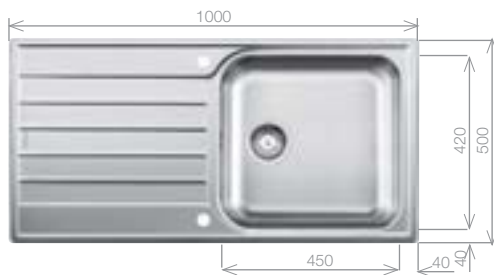

Pack includes:

- CAMIA® TAP 456174
- +Suitable strainer + plumbing kit

£298 INC. VAT

SAVE OVER £170

Order Code 455173

Upgrade to your ideal tap from page 60

LIVIT XL 6 S

Stainless Steel sink and Chrome tap pack