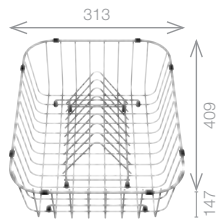

Pack includes:

- ETAGON RAILS
- CAMIA® TAP 456174
- +Suitable strainer + plumbing kit

£698 INC. VAT

SAVE OVER £190

Order Code 455778

Upgrade to your ideal tap from page 60

SINK ACCESSORIES:

Cutting board glass
455581 £86