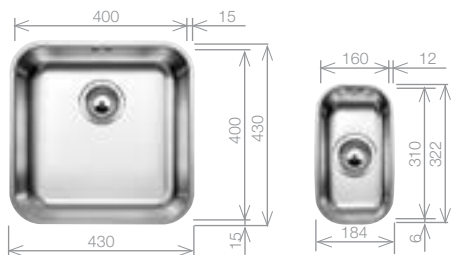

STAINLESS STEEL

SUPRA 400/160-U

Stainless Steel bowl and Chrome tap pack

Cutout size: details provided, 60mm corner radii
Bowl Depth: 175/130mm Cabinet Size: 700mm

Pack includes:

CAMIA® TAP 456174
+Suitable strainer + plumbing kit