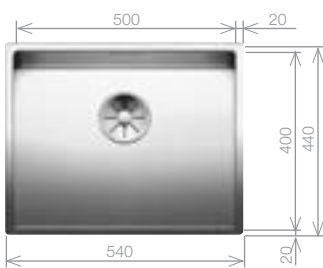

CLARON 500-U Bowl

Stainless Steel bowl and Chrome tap pack

Cut Out Size: 500mm x 400mm x 10mm corner radii
Bowl Depth: 190mm Cabinet Size: 600mm

Pack includes:

- CAMIA® TAP 456174
- +Suitable strainer + plumbing kit

£678 INC. VAT
SAVE OVER £190

Order Code 453034

Upgrade to your ideal tap
from page 60