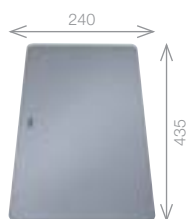

£598 INC. VAT
SAVE OVER £250

Crystal White	455774
*Magnolia	455775
*Basalt	455776
*Black	455777

Upgrade to your ideal tap from page 60

SINK ACCESSORIES:

Colander Stainless Steel
455571 £64

Cutting board glass
455581 £86.