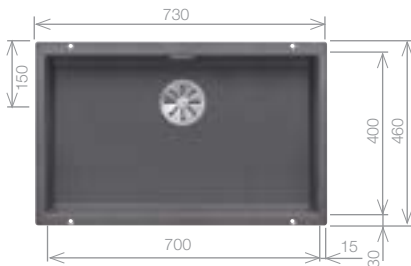

SUBLINE 700-U Bowl

SILGRANIT® bowl and Chrome tap pack

Cut Out Size: 700mm x 400mm x 10mm corner radii
Bowl Depth: 190mm Cabinet Size: 800mm

Pack includes:
CAMIA® TAP 456174
+Suitable strainer + plumbing kit

Upgrade to your ideal tap from page 60

£698 INC. VAT
SAVE OVER £240

Black	456242
Anthracite	453048
Alumetallic	453047
Rock Grey	453050
Pearl Grey	453991
White	453055
Jasmin	453052
Tartufo	453417
Coffee	453049