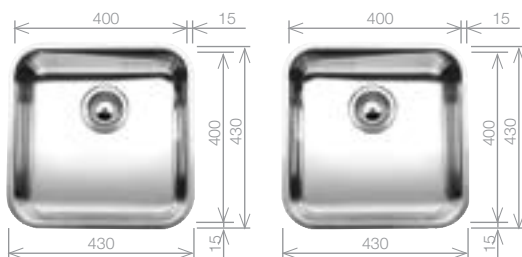

SUPRA 400-U Twin Bowls

Stainless Steel bowl and Chrome tap pack

Cutout size: details provided, 60mm corner radii
Bowl Depth: 175/175mm Cabinet Size: 900mm

Pack includes:

CAMIA® TAP 456174
+Suitable strainer + plumbing kit

£478 INC. VAT
SAVE OVER £30

Order Code 452966

Upgrade to your ideal tap
from page 60