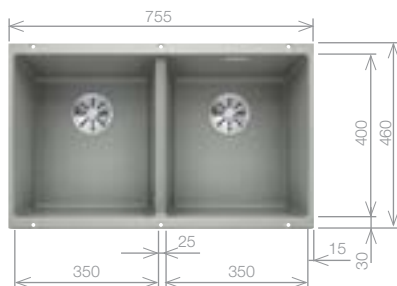

SUBLINE 350/350-U Bowls

SILGRANIT® bowl and Chrome tap pack

Cut Out Size: 725mm x 400mm x 10mm corner radii
Bowl Depth: 200/200mm Cabinet Size: 800mm

Pack includes:
CAMIA® TAP 456174
+Suitable strainer + plumbing kit

Upgrade to your ideal tap from page 60

£828 INC. VAT
SAVE OVER £220

Black	456247
Anthracite	453070
Alumetallic	453069
Rock Grey	453072
Pearl Grey	453780
White	453076
Jasmin	453073
Tartufo	453236
Coffee	453071