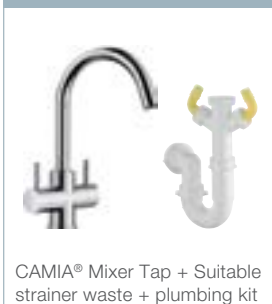

PACK INCLUDES:

CAMIA® Mixer Tap + Suitable strainer waste + plumbing kit

SUGGESTED TAP UPGRADE OPTIONS: