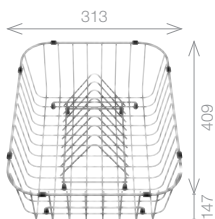

SINK ACCESSORIES:

Crockery basket and stack
456038 £62