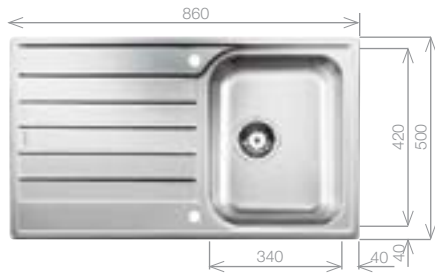

Single bowl

1½ bowl
(LHB shown)

Double bowl

Sink: LIVIT XL 5 S Stainless Steel
Tap upgrade: LINUS Chrome

SINK ACCESSORIES:

Food board Beech wood
455562 £48

Basket Stainless Steel
455564 £48

Cutting board glass
455561 £78

Outlet CapFlow™
455582 £28

LIVIT 45 S Salto

Stainless Steel sink and Chrome tap pack

Cut Out Size: 842mm x 482mm x 15mm corner radii
Bowl Depth: 155mm Cabinet Size: 450mm

Pack includes:

- CAMIA® Mixer Tap 456174
- +Suitable strainer + plumbing kit