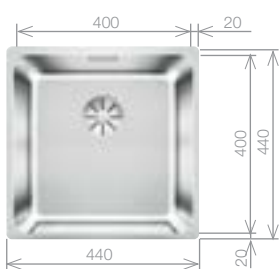

**NEW SOLIS 400-U Bowl**

Stainless Steel bowl and Chrome tap pack

Cut Out Size: 400mm x 400mm x 42mm corner radii
 Bowl depth: 185mm

Pack includes:

CAMIA® TAP 456174
 +Suitable strainer + plumbing kit

£398 INC. VAT**SAVE OVER £140**