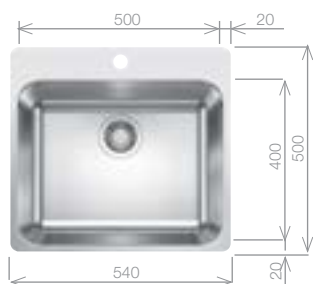

Cut Out Size: 430mm x 490mm x 15mm corner radii
Bowl Depth: 175mm Cabinet Size: 450mm

Pack includes:

- CAMIA® TAP 456174
- +Suitable strainer + plumbing kit

£408 INC. VAT
SAVE OVER £180

Order Code 455314

Upgrade to your ideal tap
from page 60