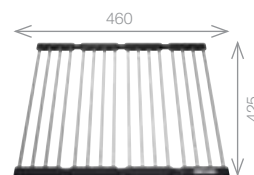

Foldable Grid
456370 £68