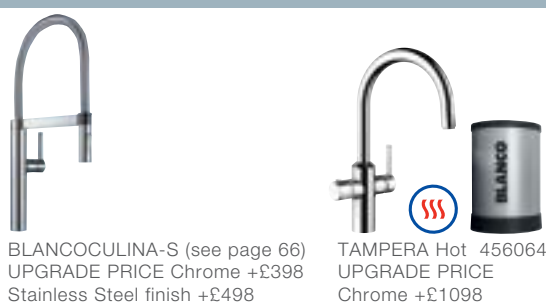

SUGGESTED TAP UPGRADE OPTIONS: