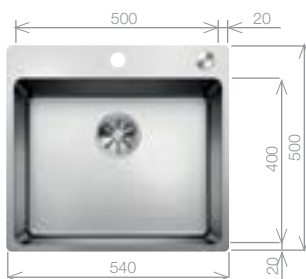

These sinks are IF sinks for Inset installation. For our ANDANO Undermount range see from page 42

ANDANO 500-IF

Stainless Steel sink and Chrome tap pack

Cut Out Size: 530mm x 430mm x 15mm corner radii
Bowl Depth: 190mm Cabinet Size: 600mm

Pack includes:

CAMIA® TAP 456174
+Suitable strainer + plumbing kit

£568 INC. VAT

SAVE OVER £150

Order Code 453219

Upgrade to your ideal tap
from page 60

ANDANO 500-IF/A

Stainless Steel sink and Chrome tap pack

Cut Out Size: 530mm x 490mm x 15mm corner radii
Bowl Depth: 190mm Cabinet Size: 600mm

Pack includes:

CAMIA® TAP 456174
+Suitable strainer + plumbing kit

£578 INC. VAT

SAVE OVER £250

Order Code 456320

Upgrade to your ideal tap
from page 60

PACK INCLUDES:

SUGGESTED TAP UPGRADE OPTIONS:

COMPLETE YOUR BLANCO UNIT: