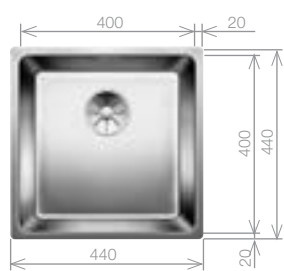

Sink: ANDANO 500-U 18/10 Stainless Steel
Tap upgrade: CARENA Chrome

ANDANO 400-U Bowl

Stainless Steel bowl and Chrome tap pack

Cut Out Size: 400mm x 400mm x 22mm corner radii
Bowl Depth: 190mm Cabinet Size: 450mm