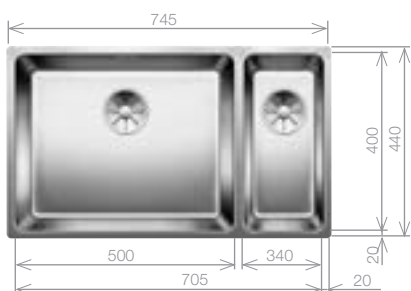

Left hand bowl shown

ANDANO 500/180-U Bowls

Stainless Steel bowl and Chrome tap pack

Cut Out Size: 705mm x 400mm x 22mm corner radii
Bowl Depth: 190/130mm Cabinet Size: 800mm

Pack includes:

CAMIA® TAP 456174
+Suitable strainer + plumbing kit

£798 INC. VAT
SAVE OVER £150

Left Hand 454144

Right Hand 454143

Upgrade to your ideal tap
from page 60