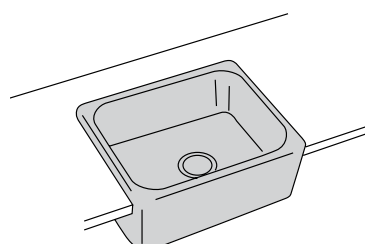

THINGS TO CONSIDER:

The size of your sink unit

It is essential to measure the cabinet width where your sink will be installed. The bowl, or bowls in the case of a multi-bowl sink, will need to fit into this space. Each sink in this brochure will show a minimum cabinet required to house it successfully.

Installation formats

Inset sinks

Inset sinks are installed from above into a pre-prepared hole in your worktop. It gives you the widest range of sink shapes, sizes and styles to choose from.

Undermount sinks

Undermount sinks are installed underneath the work surface and therefore require a solid surface worktop such as granite or wood; they are not compatible with laminate work surfaces.

Belfast sinks

Belfast sinks can be fitted undermount, as pictured above or inset with a slight raised edge profile as in the drawing below.