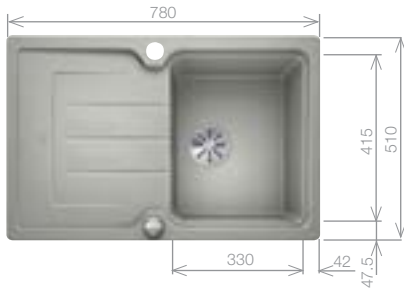

CLASSIC Neo Silgranit® Inset

blanco.co.uk/classicneo

INSET

SILGRANIT

Upgrade to your ideal tap from page 60

CLASSIC Neo 45 S

SILGRANIT® sink and Chrome tap pack

Cut Out Size: 760mm x 490mm x 15mm corner radii
Bowl Depth: 190mm Cabinet Size: 450mm