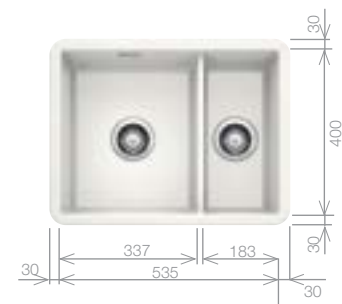

Pack includes:

- CAMIA® TAP 456174
- +Suitable strainer + plumbing kit

£448 INC. VAT

SAVE OVER £250

Crystal White 455797

Upgrade to your ideal tap from page 60

VILLAE® Bowl and half

Ceramic sink and Chrome tap pack