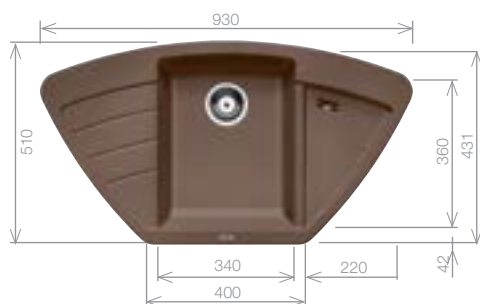

ZIA 9 E*

SILGRANIT® sink and Chrome tap pack

Cut Out Size: Details provided
Bowl Depth: 180mm Cabinet Size: 900 x 900mm
*German warehouse stock

Pack includes:

- CAMIA® TAP 456174
- +Suitable strainer + plumbing kit

Upgrade to your ideal tap from page 60

£598 INC. VAT
SAVE OVER £200

Black	456219
Anthracite	455098
Alumetallic	455097
Rock Grey	455105
Pearl Grey	455106
White	455103
Jasmin	455101
Tartufo	455104
Coffee	455099