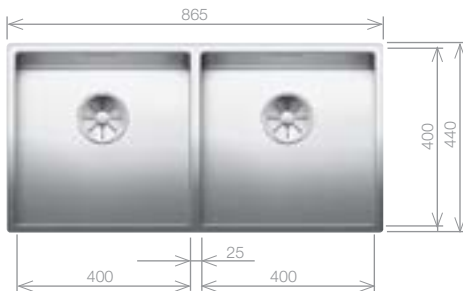

CLARON 400/400-U Bowls

Stainless Steel bowl and Chrome tap pack

Cut Out Size: 825mm x 400mm x 10mm corner radii
Bowl Depth: 190/190mm Cabinet Size: 900mm

Pack includes:

- CAMIA® TAP 456174
- +Suitable strainer + plumbing kit

£1098 INC. VAT

SAVE OVER £300

Order Code 455261

Upgrade to your ideal tap from page 60

SINK ACCESSORIES: