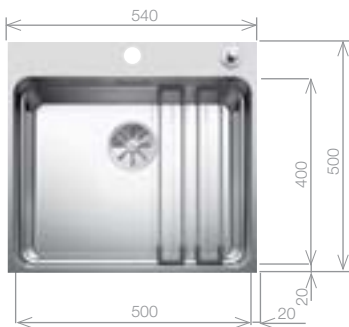

Upgrade to your ideal tap from page 60

ETAGON 700-IF*

Stainless Steel sink and Chrome tap pack

Cut Out Size: 730mm x 430mm x 15mm corner radii
Bowl Depth: 190mm Cabinet Size: 800mm
*German warehouse stock

Pack includes:

- ETAGON RAILS
- CAMIA® TAP 456174
- +Suitable strainer + plumbing kit

£688 INC. VAT
SAVE OVER £200

Order Code 455794

Upgrade to your ideal tap from page 60

ETAGON 500-IF/A

Stainless Steel sink and Chrome tap pack