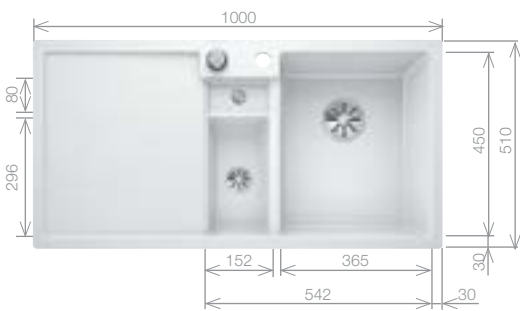

Sink: COLLECTIS 6 S SILGRANIT White
Tap upgrade: CARENA Chrome

SILGRANIT® COLOURS

COLLECTIS 6 S*

SILGRANIT® sink and Chrome tap pack

Cut Out Size: 984mm x 494mm x 15mm corner radii
Bowl Depth: 190/130mm Cabinet Size: 600mm
Right hand bowl only, *German warehouse stock