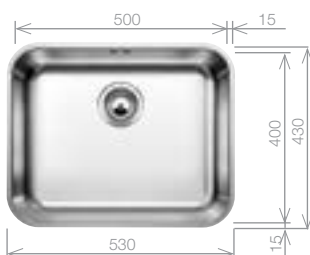

SUPRA 500-U Bowl

Stainless Steel bowl and Chrome tap pack

Cutout size: 500mm x 400mm x 60mm corner radii
Bowl Depth: 175mm Cabinet Size: 600mm

Pack includes:

CAMIA® TAP 456174
+Suitable strainer + plumbing kit

£342 INC. VAT
SAVE OVER £70

Order Code 452970

Upgrade to your ideal tap
from page 60